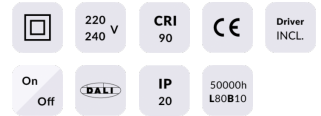

STAR Smart

Lavov downlight from the family STAR with a power of 20W and an optics 30 degrees . CCT 4000K. With a total lumen output of 1400lm and a luminous efficiency of 70lm/W.DALI+wireless Casambi driver. Made in die cast aluminum and finished in White color. UGR

Subfamily	STAR Smart
------------------	-------------------

Pictograms

Product

Real power (W)	20
-----------------------	-----------

Real luminous flux (Lm)	1400
--------------------------------	-------------