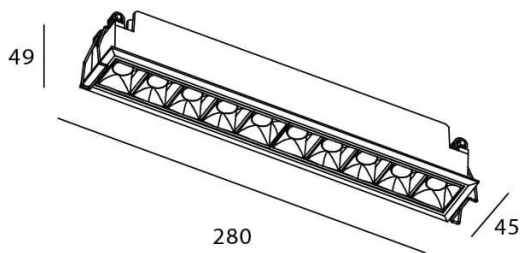

STAR Smart

Lavov downlight from the family STAR with a power of 20W and an optics 30 degrees . CCT 4000K. With a total lumen output of 1400lm and a luminous efficiency of 70lm/W.DALI+wireless Casambi driver. Made in die cast aluminum and finished in White color. UGR19.

Item code	86.DS29.4429.01
Product type	Indoor
Category	Downlights
Family	STAR
Subfamily	STAR Smart

Pictograms

Scheme

Product	
Real power (W)	20
Real luminous flux (Lm)	1400
Luminous efficiency (Lm/W)	70
Beam angle (°)	30
Life time (h)	50000 h L80B10
IP	20
Electrical class insulation	Clas II
Colour	White
U. G. R	UGR<19
Control gear	DALI+wireless Casambi
Flicker Free	Yes
Light source	LED
Type of LED	SMD
Colour temperature (K)	4000
Colour consistency (SDCM)	SDCM<3
CRI	80