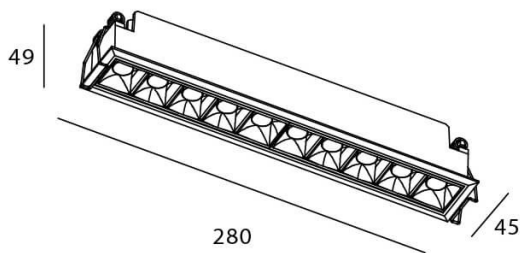

STAR Smart

Lavov downlight from the family STAR with a power of 20W and an optics 30 degrees . CCT 4000K. With a total lumen output of 1400lm and a luminous efficiency of 70lm/W.DALI+wireless Casambi driver. Made in die cast aluminum and finished in White color. UGR19.

Item code	86.DS29.4429.01
Product type	Indoor
Category	Downlights
Family	STAR
Subfamily	STAR Smart

Pictograms

Scheme

Product	
Real power (W)	20
Real luminous flux (Lm)	1400
Luminous efficiency (Lm/W)	70
Beam angle (&ordm;)	30
Life time (h)	50000 h L80B10
IP	20
Electrical class insulation	Clas II
Colour	White
U. G. R	UGR<19
Control gear	DALI+wireless Casambi
Flicker Free	Yes
Light source	LED
Type of LED	SMD
Colour temperature (K)	4000
Colour consistency (SDCM)	SDCM<3
CRI	80