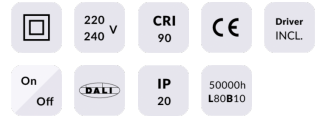

### STAR Smart

Lavov downlight from the family STAR with a power of 20W and an optics 30 degrees . CCT 4000K. With a total lumen output of 1400lm and a luminous efficiency of 70lm/W.DALI+wireless Casambi driver. Made in die cast aluminum and finished in White color. UGR

### Product

**Real power (W)** 20

**Real luminous flux (Lm)** 1400

**Luminous efficiency (Lm/W)** 70

**Beam angle (°)** 30

**Life time (h)** 50000 h L80B10

**IP** 20

**Electrical class insulation** Clas II