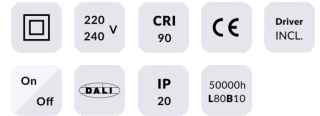

STAR Smart

Lavov downlight from the family STAR with a power of 20W and an optics 30 degrees . CCT 4000K. With a total lumen output of 1400lm and a luminous efficiency of 70lm/W.DALI+wireless Casambi driver. Made in die cast aluminum and finished in black color. UGR

Item code 86.DS29.4429.02

Product type Indoor

Category Downlights

Family STAR

Subfamily STAR Smart

Pictograms

Product

Real power (W) 20

Real luminous flux (Lm) 1400

Luminous efficiency (Lm/W) 70

Beam angle (°) 30

Life time (h) 50000 h L80B10

IP 20

Electrical class insulation Clas II

Colour black

U. G. R UGR<19