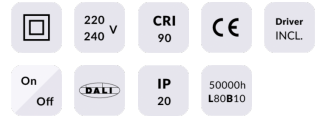

**STAR Smart**

Lavov downlight from the family STAR with a power of 20W and an optics 30 degrees . CCT 4000K. With a total lumen output of 1400lm and a luminous efficiency of 70lm/W.DALI+wireless Casambi driver. Made in die cast aluminum and finished in black color. UGR

**Item code** 86.DS29.4429.02

**Product type** Indoor

**Category** Downlights

**Family** STAR

**Subfamily** STAR Smart

**Pictograms**

**Product**
**Real power (W)** 20

**Real luminous flux (Lm)** 1400

**Luminous efficiency (Lm/W)** 70

**Beam angle (°)** 30

**Life time (h)** 50000 h L80B10

**IP** 20

**Electrical class insulation** Clas II

**Colour** black

**U. G. R** UGR<19

**Control gear** DALI+wireless Casambi