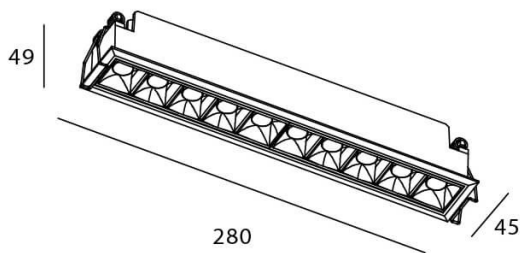

STAR Smart

Lavov downlight from the family STAR with a power of 20W and an optics 45 degrees . CCT 4000K. With a total lumen output of 1400lm and a luminous efficiency of 70lm/W.DALI+wireless Casambi driver. Made in die cast aluminum and finished in White color. UGR19.

Item code	86.DS29.4439.01
Product type	Indoor
Category	Downlights
Family	STAR
Subfamily	STAR Smart

Pictograms

Scheme

Product	
Real power (W)	20
Real luminous flux (Lm)	1400
Luminous efficiency (Lm/W)	70
Beam angle (&ordm;)	45
Life time (h)	50000 h L80B10
IP	20
Electrical class insulation	Clas II
Colour	White
U. G. R	UGR<19
Control gear	DALI+wireless Casambi
Flicker Free	Yes
Light source	LED
Type of LED	COB
Colour temperature (K)	4000
Colour consistency (SDCM)	SDCM<3
CRI	80