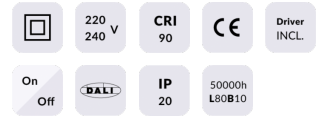

STAR Smart

Lavov downlight from the family STAR with a power of 20W and an optics 45 degrees . CCT 4000K. With a total lumen output of 1400lm and a luminous efficiency of 70lm/W.DALI+wireless Casambi driver. Made in die cast aluminum and finished in White color. UGR

Subfamily	STAR Smart
------------------	-------------------

Pictograms

Product

Real power (W)	20
-----------------------	-----------

Real luminous flux (Lm)	1400
--------------------------------	-------------