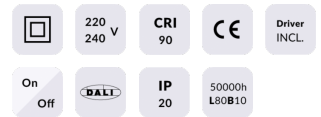

STAR Smart

Lavov downlight from the family STAR with a power of 20W and an optics 45 degrees . CCT 4000K. With a total lumen output of 1400lm and a luminous efficiency of 70lm/W.DALI+wireless Casambi driver. Made in die cast aluminum and finished in White color. UGR

Subfamily	STAR Smart
------------------	-------------------

Pictograms

Product

Real power (W)	20
-----------------------	-----------

Real luminous flux (Lm)	1400
--------------------------------	-------------