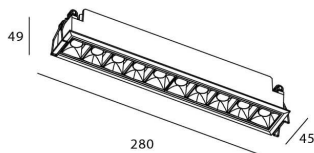

Scheme

Product

Real power (W)	20
Real luminous flux (Lm)	1400
Luminous efficiency (Lm/W)	70
Beam angle (°)	Wall Washer
Life time (h)	50000 h L80B10
IP	20
Electrical class insulation	Clas II
Colour	White
Control gear	DALI+wireless Casambi
Flicker Free	Yes
Light source	LED
Type of LED	COB
Colour temperature (K)	4000
Colour consistency (SDCM)	SDCM<3
CRI	80