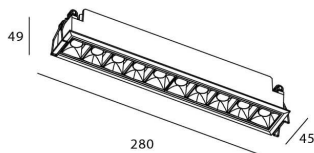

STAR Smart

Lavov downlight from the family STAR with a power of 20W and an optics Wall Washer . CCT 4000K. With a total lumen output of 1400lm and a luminous efficiency of 70lm/W.DALI+wireless Casambi driver. Made in die cast aluminum and finished in White color. .

Item code	86.DS29.4449.01
Product type	Indoor
Category	Downlights
Family	STAR
Subfamily	STAR Smart

Pictograms

Scheme

Product

Real power (W)	20
Real luminous flux (Lm)	1400
Luminous efficiency (Lm/W)	70
Beam angle (°)	Wall Washer
Life time (h)	50000 h L80B10
IP	20
Electrical class insulation	Clas II
Colour	White
Control gear	DALI+wireless Casambi
Flicker Free	Yes
Light source	LED
Type of LED	COB
Colour temperature (K)	4000
Colour consistency (SDCM)	SDCM<3
CRI	80