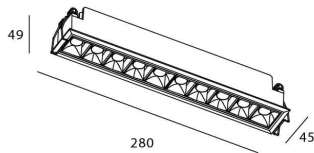

STAR Smart

Lavov downlight from the family STAR with a power of 20W and an optics Wall Washer . CCT 4000K. With a total lumen output of 1400lm and a luminous efficiency of 70lm/W.DALI+wireless Casambi driver. Made in die cast aluminum and finished in black color. .

Item code	86.DS29.4449.02
Product type	Indoor
Category	Downlights
Family	STAR
Subfamily	STAR Smart

Pictograms

Scheme

Product

Real power (W)	20
Real luminous flux (Lm)	1400
Luminous efficiency (Lm/W)	70
Beam angle (°)	Wall Washer
Life time (h)	50000 h L80B10
IP	20
Electrical class insulation	Clas II
Colour	black
Control gear	DALI+wireless Casambi
Flicker Free	Yes
Light source	LED
Type of LED	COB
Colour temperature (K)	4000
Colour consistency (SDCM)	SDCM<3
CRI	80