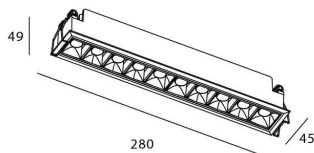

Scheme

Product

Real power (W)	20
Real luminous flux (Lm)	1400
Luminous efficiency (Lm/W)	70
Beam angle (°)	Wall Washer
Life time (h)	50000 h L80B10
IP	20
Electrical class insulation	Clas II
Colour	black
Control gear	DALI+wireless Casambi
Flicker Free	Yes
Light source	LED
Type of LED	COB
Colour temperature (K)	4000
Colour consistency (SDCM)	SDCM<3
CRI	80