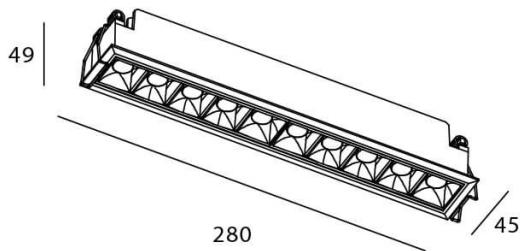

Scheme

STAR Smart

Lavov downlight from the family STAR with a power of 20W and an optics Wall Washer . CCT 4000K. With a total lumen output of 1400lm and a luminous efficiency of 70lm/W.DALI+wireless Casambi driver. Made in die cast aluminum and finished in black color. .

Item code	86.DS29.4449.02
Product type	Indoor
Category	Downlights
Family	STAR
Subfamily	STAR Smart
Pictograms	

Product	
Real power (W)	20
Real luminous flux (Lm)	1400
Luminous efficiency (Lm/W)	70
Beam angle (°)	Wall Washer
Life time (h)	50000 h L80B10
IP	20
Electrical class insulation	Clas II
Colour	black
Control gear	DALI+wireless Casambi
Flicker Free	Yes
Light source	LED
Type of LED	COB
Colour temperature (K)	4000
Colour consistency (SDCM)	SDCM3
CRI	80