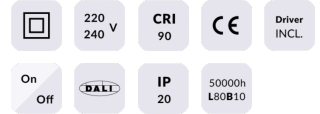

STAR Smart

Lavov downlight from the family STAR with a power of 30W and an optics 15 degrees . CCT 3000K. With a total lumen output of 2100lm and a luminous efficiency of 70lm/W.DALI+wireless Casambi driver. Made in die cast aluminum and finished in White color. UGR

Item code 86.DS29.5319.01

Product type Indoor

Category Downlights

Family STAR

Subfamily STAR Smart

Pictograms

Product

Real power (W) 30

Real luminous flux (Lm) 2100

Luminous efficiency (Lm/W) 70

Beam angle (°) 15

Life time (h) 50000 h L80B10

IP 20

Electrical class insulation Clas II

Colour White

U. G. R UGR<19