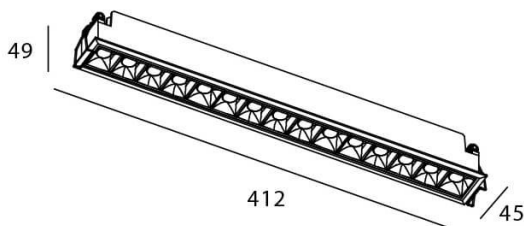

### STAR Smart

Lavov downlight from the family STAR with a power of 30W and an optics 15 degrees . CCT 3000K. With a total lumen output of 2100lm and a luminous efficiency of 70lm/W.DALI+wireless Casambi driver. Made in die cast aluminum and finished in White color. UGR19.

### Scheme

<b>Item code</b>	<b>86.DS29.5319.01</b>
<b>Product type</b>	<b>Indoor</b>
<b>Category</b>	<b>Downlights</b>
<b>Family</b>	<b>STAR</b>
<b>Subfamily</b>	<b>STAR Smart</b>
<b>Pictograms</b>	

<b>Product</b>	
<b>Real power (W)</b>	<b>30</b>
<b>Real luminous flux (Lm)</b>	<b>2100</b>
<b>Luminous efficiency (Lm/W)</b>	<b>70</b>
<b>Beam angle (°)</b>	<b>15</b>
<b>Life time (h)</b>	<b>50000 h L80B10</b>
<b>IP</b>	<b>20</b>
<b>Electrical class insulation</b>	<b>Clas II</b>
<b>Colour</b>	<b>White</b>
<b>U. G. R</b>	<b>UGR19</b>
<b>Control gear</b>	<b>DALI+wireless Casambi</b>
<b>Flicker Free</b>	<b>Yes</b>
<b>Light source</b>	<b>LED</b>
<b>Type of LED</b>	<b>SMD</b>
<b>Colour temperature (K)</b>	<b>3000</b>
<b>Colour consistency (SDCM)</b>	<b>SDCM3</b>
<b>CRI</b>	<b>80</b>