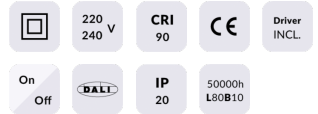

STAR Smart

Lavov downlight from the family STAR with a power of 30W and an optics 15 degrees . CCT 3000K. With a total lumen output of 2100lm and a luminous efficiency of 70lm/W.DALI+wireless Casambi driver. Made in die cast aluminum and finished in White color. UGR

Subfamily	STAR Smart
------------------	-------------------

Pictograms	    
	   

Product

Real power (W)	30
-----------------------	-----------

Real luminous flux (Lm)	2100
--------------------------------	-------------