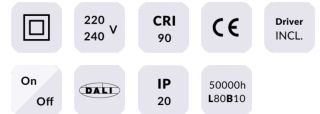

STAR Smart

Lavov downlight from the family STAR with a power of 30W and an optics 15 degrees . CCT 3000K. With a total lumen output of 2100lm and a luminous efficiency of 70lm/W.DALI+wireless Casambi driver. Made in die cast aluminum and finished in black color. UGR

Item code 86.DS29.5319.02

Product type Indoor

Category Downlights

Family STAR

Subfamily STAR Smart

Pictograms

Product

Real power (W) 30

Real luminous flux (Lm) 2100

Luminous efficiency (Lm/W) 70

Beam angle (°) 15

Life time (h) 50000 h L80B10

IP 20

Electrical class insulation Clas II

Colour black

U. G. R UGR<19