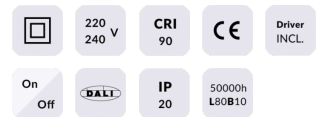

### STAR Smart

Lavov downlight from the family STAR with a power of 30W and an optics 15 degrees . CCT 3000K. With a total lumen output of 2100lm and a luminous efficiency of 70lm/W.DALI+wireless Casambi driver. Made in die cast aluminum and finished in black color. UGR

### Product

<b>Real power (W)</b>	<b>30</b>
<b>Real luminous flux (Lm)</b>	<b>2100</b>
<b>Luminous efficiency (Lm/W)</b>	<b>70</b>
<b>Beam angle (°)</b>	<b>15</b>
<b>Life time (h)</b>	<b>50000 h L80B10</b>
<b>IP</b>	<b>20</b>
<b>Electrical class insulation</b>	<b>Clas II</b>
<b>Colour</b>	<b>black</b>
<b>U. G. R</b>	<b>UGR&lt;19</b>
<b>Control gear</b>	<b>DALI+wireless Casambi</b>
<b>Flicker Free</b>	<b>Yes</b>
<b>Light source</b>	<b>LED</b>
<b>Type of LED</b>	<b>SMD</b>
<b>Colour temperature (K)</b>	<b>3000</b>
<b>Colour consistency (SDCM)</b>	<b>SDCM&lt;3</b>
<b>CRI</b>	<b>80</b>