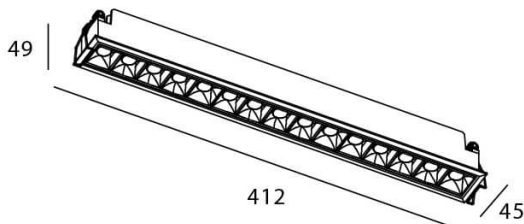

#### STAR Smart

Lavov downlight from the family STAR with a power of 30W and an optics 30 degrees . CCT 3000K. With a total lumen output of 2100lm and a luminous efficiency of 70lm/W.DALI+wireless Casambi driver. Made in die cast aluminum and finished in White color. UGR19.