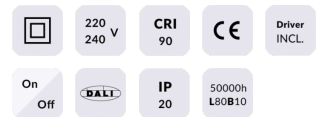

STAR Smart

Lavov downlight from the family STAR with a power of 30W and an optics 30 degrees . CCT 3000K. With a total lumen output of 2100lm and a luminous efficiency of 70lm/W.DALI+wireless Casambi driver. Made in die cast aluminum and finished in White color. UGR

Item code	86.DS29.5329.01
Product type	Indoor
Category	Downlights
Family	STAR
Subfamily	STAR Smart

Pictograms

Product

Real power (W)	30
Real luminous flux (Lm)	2100
Luminous efficiency (Lm/W)	70
Beam angle (°)	30
Life time (h)	50000 h L80B10
IP	20
Electrical class insulation	Clas II
Colour	White
U. G. R	UGR<19
Control gear	DALI+wireless Casambi
Flicker Free	Yes
Light source	LED
Type of LED	SMD
Colour temperature (K)	3000
Colour consistency (SDCM)	SDCM<3
CRI	80