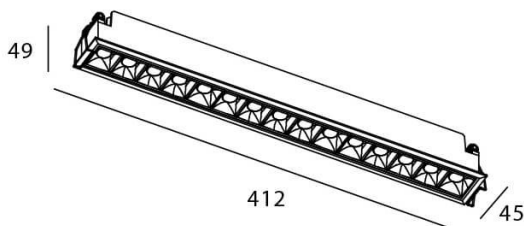

STAR Smart

Lavov downlight from the family STAR with a power of 30W and an optics 30 degrees . CCT 3000K. With a total lumen output of 2100lm and a luminous efficiency of 70lm/W.DALI+wireless Casambi driver. Made in die cast aluminum and finished in White color. UGR19.

Scheme

Item code	86.DS29.5329.01
Product type	Indoor
Category	Downlights
Family	STAR
Subfamily	STAR Smart
Pictograms	

Product	
Real power (W)	30
Real luminous flux (Lm)	2100
Luminous efficiency (Lm/W)	70
Beam angle (&ordm;)	30
Life time (h)	50000 h L80B10
IP	20
Electrical class insulation	Clas II
Colour	White
U. G. R	UGR<19
Control gear	DALI+wireless Casambi
Flicker Free	Yes
Light source	LED
Type of LED	SMD
Colour temperature (K)	3000
Colour consistency (SDCM)	SDCM<3
CRI	80