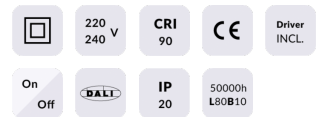

### STAR Smart

Lavov downlight from the family STAR with a power of 30W and an optics 45 degrees . CCT 3000K. With a total lumen output of 2100lm and a luminous efficiency of 70lm/W.DALI+wireless Casambi driver. Made in die cast aluminum and finished in White color. UGR

### Product

<b>Real power (W)</b>	<b>30</b>
<b>Real luminous flux (Lm)</b>	<b>2100</b>
<b>Luminous efficiency (Lm/W)</b>	<b>70</b>
<b>Beam angle (°)</b>	<b>45</b>
<b>Life time (h)</b>	<b>50000 h L80B10</b>
<b>IP</b>	<b>20</b>
<b>Electrical class insulation</b>	<b>Clas II</b>
<b>Colour</b>	<b>White</b>
<b>U. G. R</b>	<b>UGR&lt;19</b>
<b>Control gear</b>	<b>DALI+wireless Casambi</b>
<b>Flicker Free</b>	<b>Yes</b>
<b>Light source</b>	<b>LED</b>
<b>Type of LED</b>	<b>SMD</b>
<b>Colour temperature (K)</b>	<b>3000</b>
<b>Colour consistency (SDCM)</b>	<b>SDCM&lt;3</b>
<b>CRI</b>	<b>80</b>