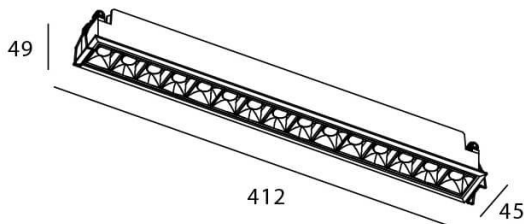

STAR Smart

Lavov downlight from the family STAR with a power of 30W and an optics 45 degrees . CCT 3000K. With a total lumen output of 2100lm and a luminous efficiency of 70lm/W.DALI+wireless Casambi driver. Made in die cast aluminum and finished in White color. UGR19.

Item code	86.DS29.5339.01
Product type	Indoor
Category	Downlights
Family	STAR
Subfamily	STAR Smart

Pictograms

Scheme

Product	
Real power (W)	30
Real luminous flux (Lm)	2100
Luminous efficiency (Lm/W)	70
Beam angle (°)	45
Life time (h)	50000 h L80B10
IP	20
Electrical class insulation	Clas II
Colour	White
U. G. R	UGR19
Control gear	DALI+wireless Casambi
Flicker Free	Yes
Light source	LED
Type of LED	SMD
Colour temperature (K)	3000
Colour consistency (SDCM)	SDCM3
CRI	80