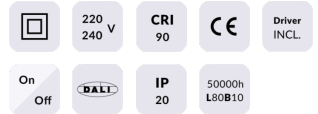

STAR Smart

Lavov downlight from the family STAR with a power of 30W and an optics 45 degrees . CCT 3000K. With a total lumen output of 2100lm and a luminous efficiency of 70lm/W.DALI+wireless Casambi driver. Made in die cast aluminum and finished in White color. UGR

Subfamily	STAR Smart
------------------	-------------------

Pictograms	    
	   

Product

Real power (W)	30
-----------------------	-----------

Real luminous flux (Lm)	2100
--------------------------------	-------------