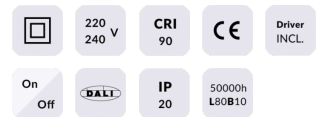

STAR Smart

Lavov downlight from the family STAR with a power of 30W and an optics 45 degrees . CCT 3000K. With a total lumen output of 2100lm and a luminous efficiency of 70lm/W.DALI+wireless Casambi driver. Made in die cast aluminum and finished in black color. UGR

Item code	86.DS29.5339.02
Product type	Indoor
Category	Downlights
Family	STAR
Subfamily	STAR Smart

Pictograms

Product

Real power (W)	30
Real luminous flux (Lm)	2100
Luminous efficiency (Lm/W)	70
Beam angle (°)	45
Life time (h)	50000 h L80B10
IP	20
Electrical class insulation	Clas II
Colour	black
U. G. R	UGR<19
Control gear	DALI+wireless Casambi
Flicker Free	Yes
Light source	LED
Type of LED	SMD
Colour temperature (K)	3000
Colour consistency (SDCM)	SDCM<3
CRI	80