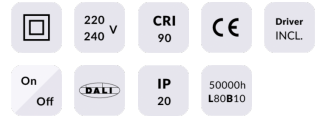

STAR Smart

Lavov downlight from the family STAR with a power of 30W and an optics 45 degrees . CCT 3000K. With a total lumen output of 2100lm and a luminous efficiency of 70lm/W.DALI+wireless Casambi driver. Made in die cast aluminum and finished in black color. UGR

Item code 86.DS29.5339.02

Product type Indoor

Category Downlights

Family STAR

Subfamily STAR Smart

Pictograms

Product

Real power (W) 30

Real luminous flux (Lm) 2100

Luminous efficiency (Lm/W) 70

Beam angle (°) 45

Life time (h) 50000 h L80B10

IP 20

Electrical class insulation Clas II

Colour black

U. G. R UGR<19