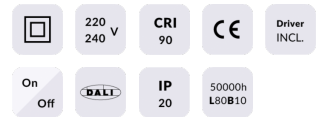

STAR Smart

Lavov downlight from the family STAR with a power of 30W and an optics 45 degrees . CCT 3000K. With a total lumen output of 2100lm and a luminous efficiency of 70lm/W.DALI+wireless Casambi driver. Made in die cast aluminum and finished in black color. UGR

Item code 86.DS29.5339.02

Product type Indoor

Category Downlights

Family STAR

Subfamily STAR Smart

Pictograms

Product

Real power (W) 30

Real luminous flux (Lm) 2100

Luminous efficiency (Lm/W) 70

Beam angle (°) 45

Life time (h) 50000 h L80B10

IP 20

Electrical class insulation Clas II

Colour black

U. G. R UGR<19