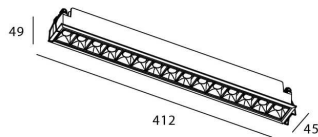

STAR Smart

Lavov downlight from the family STAR with a power of 30W and an optics Wall Washer . CCT 3000K. With a total lumen output of 2100lm and a luminous efficiency of 70lm/W.DALI+wireless Casambi driver. Made in die cast aluminum and finished in White color. .

Item code	86.DS29.5349.01
Product type	Indoor
Category	Downlights
Family	STAR
Subfamily	STAR Smart

Pictograms

Scheme

Product

Real power (W)	30
Real luminous flux (Lm)	2100
Luminous efficiency (Lm/W)	70
Beam angle (°)	Wall Washer
Life time (h)	50000 h L80B10
IP	20
Electrical class insulation	Clas II
Colour	White
Control gear	DALI+wireless Casambi
Flicker Free	Yes
Light source	LED
Type of LED	SMD
Colour temperature (K)	3000
Colour consistency (SDCM)	SDCM<3
CRI	80