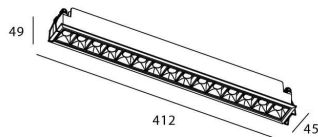

Scheme

Product

Real power (W) 30

Real luminous flux (Lm) 2100

Luminous efficiency (Lm/W) 70

Beam angle (°) Wall Washer

Life time (h) 50000 h L80B10

IP 20

Electrical class insulation Clas II

Colour black

Control gear DALI+wireless Casambi

Flicker Free Yes

Light source LED

Type of LED SMD

Colour temperature (K) 3000

Colour consistency (SDCM) SDCM<3

CRI 80