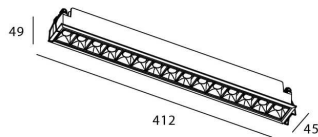

STAR Smart

Lavov downlight from the family STAR with a power of 30W and an optics Wall Washer . CCT 3000K. With a total lumen output of 2100lm and a luminous efficiency of 70lm/W.DALI+wireless Casambi driver. Made in die cast aluminum and finished in black color. .

Item code	86.DS29.5349.02
Product type	Indoor
Category	Downlights
Family	STAR
Subfamily	STAR Smart

Pictograms

Scheme

Product

Real power (W)	30
Real luminous flux (Lm)	2100
Luminous efficiency (Lm/W)	70
Beam angle (°)	Wall Washer
Life time (h)	50000 h L80B10
IP	20
Electrical class insulation	Clas II
Colour	black
Control gear	DALI+wireless Casambi
Flicker Free	Yes
Light source	LED
Type of LED	SMD
Colour temperature (K)	3000
Colour consistency (SDCM)	SDCM<3
CRI	80