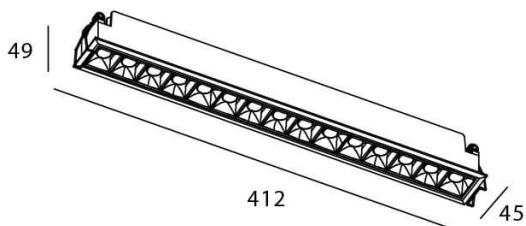

STAR Smart

Lavov downlight from the family STAR with a power of 30W and an optics Wall Washer . CCT 3000K. With a total lumen output of 2100lm and a luminous efficiency of 70lm/W.DALI+wireless Casambi driver. Made in die cast aluminum and finished in black color. .

Item code	86.DS29.5349.02
Product type	Indoor
Category	Downlights
Family	STAR
Subfamily	STAR Smart
Pictograms	

Scheme

Product	
Real power (W)	30
Real luminous flux (Lm)	2100
Luminous efficiency (Lm/W)	70
Beam angle (°)	Wall Washer
Life time (h)	50000 h L80B10
IP	20
Electrical class insulation	Clas II
Colour	black
Control gear	DALI+wireless Casambi
Flicker Free	Yes
Light source	LED
Type of LED	SMD
Colour temperature (K)	3000
Colour consistency (SDCM)	SDCM3
CRI	80