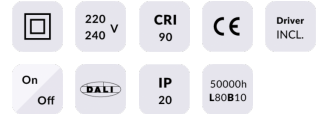

STAR Smart

Lavov downlight from the family STAR with a power of 30W and an optics 15 degrees . CCT 4000K. With a total lumen output of 2100lm and a luminous efficiency of 70lm/W.DALI+wireless Casambi driver. Made in die cast aluminum and finished in White color. UGR

Subfamily	STAR Smart
------------------	-------------------

Pictograms

Product

Real power (W)	30
-----------------------	-----------

Real luminous flux (Lm)	2100
--------------------------------	-------------