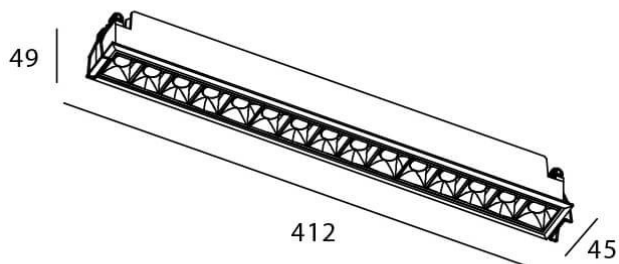

STAR Smart

Lavov downlight from the family STAR with a power of 30W and an optics 15 degrees . CCT 4000K. With a total lumen output of 2100lm and a luminous efficiency of 70lm/W.DALI+wireless Casambi driver. Made in die cast aluminum and finished in black color. UGR19.

Item code	86.DS29.5419.02
Product type	Indoor
Category	Downlights
Family	STAR
Subfamily	STAR Smart
Pictograms	

Scheme

Product	
Real power (W)	30
Real luminous flux (Lm)	2100
Luminous efficiency (Lm/W)	70
Beam angle (°)	15
Life time (h)	50000 h L80B10
IP	20
Electrical class insulation	Clas II
Colour	black
U. G. R	UGR<19
Control gear	DALI+wireless Casambi
Flicker Free	Yes
Light source	LED
Type of LED	SMD
Colour temperature (K)	4000
Colour consistency (SDCM)	SDCM<3
CRI	80