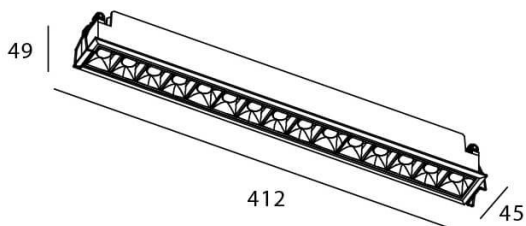

STAR Smart

Lavov downlight from the family STAR with a power of 30W and an optics 30 degrees . CCT 4000K. With a total lumen output of 2100lm and a luminous efficiency of 70lm/W.DALI+wireless Casambi driver. Made in die cast aluminum and finished in White color. UGR19.

Item code	86.DS29.5429.01
Product type	Indoor
Category	Downlights
Family	STAR
Subfamily	STAR Smart

Pictograms

Scheme

Product	
Real power (W)	30
Real luminous flux (Lm)	2100
Luminous efficiency (Lm/W)	70
Beam angle (°)	30
Life time (h)	50000 h L80B10
IP	20
Electrical class insulation	Clas II
Colour	White
U. G. R	UGR19
Control gear	DALI+wireless Casambi
Flicker Free	Yes
Light source	LED
Type of LED	SMD
Colour temperature (K)	4000
Colour consistency (SDCM)	SDCM3
CRI	80