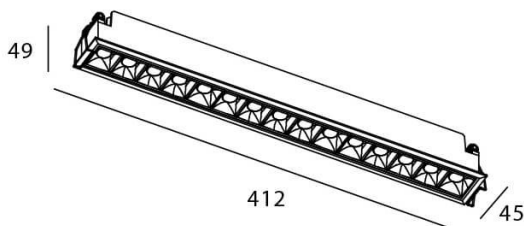

STAR Smart

Lavov downlight from the family STAR with a power of 30W and an optics 30 degrees . CCT 4000K. With a total lumen output of 2100lm and a luminous efficiency of 70lm/W.DALI+wireless Casambi driver. Made in die cast aluminum and finished in black color. UGR19.

Scheme

Item code	86.DS29.5429.02
Product type	Indoor
Category	Downlights
Family	STAR
Subfamily	STAR Smart
Pictograms	

Product	
Real power (W)	30
Real luminous flux (Lm)	2100
Luminous efficiency (Lm/W)	70
Beam angle (°)	30
Life time (h)	50000 h L80B10
IP	20
Electrical class insulation	Clas II
Colour	black
U. G. R	UGR19
Control gear	DALI+wireless Casambi
Flicker Free	Yes
Light source	LED
Type of LED	SMD
Colour temperature (K)	4000
Colour consistency (SDCM)	SDCM3
CRI	80