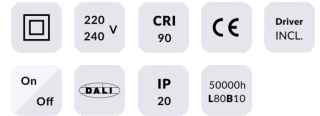

STAR Smart

Lavov downlight from the family STAR with a power of 30W and an optics 45 degrees . CCT 4000K. With a total lumen output of 2100lm and a luminous efficiency of 70lm/W.DALI+wireless Casambi driver. Made in die cast aluminum and finished in White color. UGR

Item code 86.DS29.5439.01

Product type Indoor

Category Downlights

Family STAR

Subfamily STAR Smart

Pictograms

Product

Real power (W) 30

Real luminous flux (Lm) 2100

Luminous efficiency (Lm/W) 70

Beam angle (°) 45

Life time (h) 50000 h L80B10

IP 20

Electrical class insulation Clas II

Colour White

U. G. R UGR<19