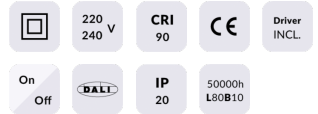

STAR Smart

Lavov downlight from the family STAR with a power of 30W and an optics 45 degrees . CCT 4000K. With a total lumen output of 2100lm and a luminous efficiency of 70lm/W.DALI+wireless Casambi driver. Made in die cast aluminum and finished in White color. UGR

Subfamily	STAR Smart
------------------	-------------------

Pictograms	    
	   

Product

Real power (W)	30
-----------------------	-----------

Real luminous flux (Lm)	2100
--------------------------------	-------------