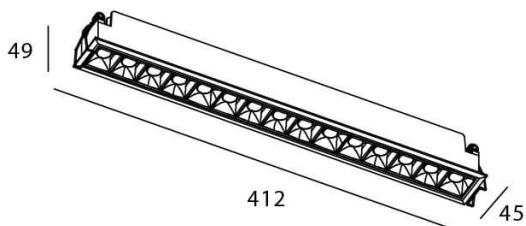

STAR Smart

Lavov downlight from the family STAR with a power of 30W and an optics 45 degrees . CCT 4000K. With a total lumen output of 2100lm and a luminous efficiency of 70lm/W.DALI+wireless Casambi driver. Made in die cast aluminum and finished in black color. UGR19.

Item code	86.DS29.5439.02
Product type	Indoor
Category	Downlights
Family	STAR
Subfamily	STAR Smart
Pictograms	

Scheme

Product	
Real power (W)	30
Real luminous flux (Lm)	2100
Luminous efficiency (Lm/W)	70
Beam angle (&ordm;)	45
Life time (h)	50000 h L80B10
IP	20
Electrical class insulation	Clas II
Colour	black
U. G. R	UGR<19
Control gear	DALI+wireless Casambi
Flicker Free	Yes
Light source	LED
Type of LED	COB
Colour temperature (K)	4000
Colour consistency (SDCM)	SDCM<3
CRI	80