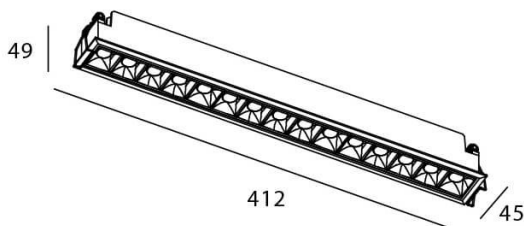

STAR Smart

Lavov downlight from the family STAR with a power of 30W and an optics 45 degrees . CCT 4000K. With a total lumen output of 2100lm and a luminous efficiency of 70lm/W.DALI+wireless Casambi driver. Made in die cast aluminum and finished in black color. UGR19.

Scheme

Item code	86.DS29.5439.02
Product type	Indoor
Category	Downlights
Family	STAR
Subfamily	STAR Smart
Pictograms	

Product	
Real power (W)	30
Real luminous flux (Lm)	2100
Luminous efficiency (Lm/W)	70
Beam angle (°)	45
Life time (h)	50000 h L80B10
IP	20
Electrical class insulation	Clas II
Colour	black
U. G. R	UGR19
Control gear	DALI+wireless Casambi
Flicker Free	Yes
Light source	LED
Type of LED	COB
Colour temperature (K)	4000
Colour consistency (SDCM)	SDCM3
CRI	80