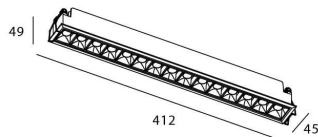

Scheme

Product

Real power (W)	30

Real luminous flux (Lm)	2100

Luminous efficiency (Lm/W)	70

Beam angle (°)	Wall Washer

Life time (h)	50000 h L80B10

IP	20

Electrical class insulation	Clas II

Colour	White

Control gear	DALI+wireless Casambi

Flicker Free	Yes

Light source	LED

Type of LED	COB

Colour temperature (K)	4000

Colour consistency (SDCM)	SDCM<3

CRI	80