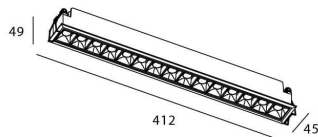

Scheme

Product

Real power (W)	30

Real luminous flux (Lm)	2100

Luminous efficiency (Lm/W)	70

Beam angle (°)	Wall Washer

Life time (h)	50000 h L80B10

IP	20

Electrical class insulation	Clas II

Colour	black

Control gear	DALI+wireless Casambi

Flicker Free	Yes

Light source	LED

Type of LED	COB

Colour temperature (K)	4000

Colour consistency (SDCM)	SDCM<3

CRI	80