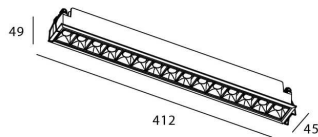

STAR Smart

Lavov downlight from the family STAR with a power of 30W and an optics Wall Washer . CCT 4000K. With a total lumen output of 2100lm and a luminous efficiency of 70lm/W.DALI+wireless Casambi driver. Made in die cast aluminum and finished in black color. .

Item code	86.DS29.5449.02
Product type	Indoor
Category	Downlights
Family	STAR
Subfamily	STAR Smart

Pictograms

Scheme

Product

Real power (W)	30
Real luminous flux (Lm)	2100
Luminous efficiency (Lm/W)	70
Beam angle (°)	Wall Washer
Life time (h)	50000 h L80B10
IP	20
Electrical class insulation	Clas II
Colour	black
Control gear	DALI+wireless Casambi
Flicker Free	Yes
Light source	LED
Type of LED	COB
Colour temperature (K)	4000
Colour consistency (SDCM)	SDCM<3
CRI	80