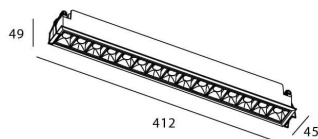

Scheme

Product

Real power (W)	30

Real luminous flux (Lm)	2100

Luminous efficiency (Lm/W)	70

Beam angle (°)	Wall Washer

Life time (h)	50000 h L80B10

IP	20

Electrical class insulation	Clas II

Colour	black

Control gear	DALI+wireless Casambi

Flicker Free	Yes

Light source	LED

Type of LED	COB

Colour temperature (K)	4000

Colour consistency (SDCM)	SDCM<3

CRI	80