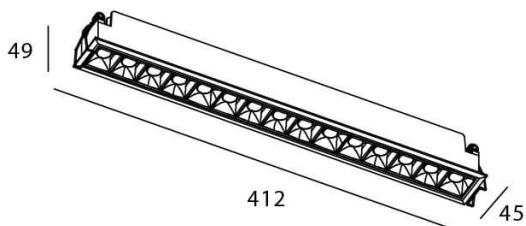

STAR Smart

Lavov downlight from the family STAR with a power of 30W and an optics Wall Washer . CCT 4000K. With a total lumen output of 2100lm and a luminous efficiency of 70lm/W.DALI+wireless Casambi driver. Made in die cast aluminum and finished in black color. .

Item code	86.DS29.5449.02
Product type	Indoor
Category	Downlights
Family	STAR
Subfamily	STAR Smart
Pictograms	

Scheme

Product	
Real power (W)	30
Real luminous flux (Lm)	2100
Luminous efficiency (Lm/W)	70
Beam angle (°)	Wall Washer
Life time (h)	50000 h L80B10
IP	20
Electrical class insulation	Clas II
Colour	black
Control gear	DALI+wireless Casambi
Flicker Free	Yes
Light source	LED
Type of LED	COB
Colour temperature (K)	4000
Colour consistency (SDCM)	SDCM3
CRI	80