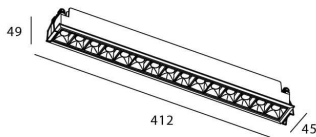

STAR Smart

Lavov downlight from the family STAR with a power of 30W and an optics Wall Washer . CCT 4000K. With a total lumen output of 2100lm and a luminous efficiency of 70lm/W.DALI+wireless Casambi driver. Made in die cast aluminum and finished in black color. .

Item code	86.DS29.5449.02
Product type	Indoor
Category	Downlights
Family	STAR
Subfamily	STAR Smart

Pictograms

Scheme

Product

Real power (W)	30
Real luminous flux (Lm)	2100
Luminous efficiency (Lm/W)	70
Beam angle (°)	Wall Washer
Life time (h)	50000 h L80B10
IP	20
Electrical class insulation	Clas II
Colour	black
Control gear	DALI+wireless Casambi
Flicker Free	Yes
Light source	LED
Type of LED	COB
Colour temperature (K)	4000
Colour consistency (SDCM)	SDCM<3
CRI	80