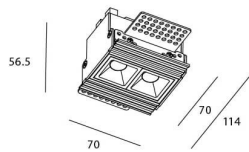

STAR-T Smart

Lavov Downlights from the family Star-T, power 4 W and CRI 90 with an optic 15 degrees made in Die Cast Aluminum finished in White with a real lumen output of 240lm and an efficiency of 60lm/W WIRELESS DIMMABLE .

Item code	86.DS30.1319.01
Product type	Indoor
Category	Downlights
Family	STAR
Subfamily	STAR-T Smart
Pictograms	

Scheme

Product	
Real power (W)	4
Real luminous flux (Lm)	240
Luminous efficiency (Lm/W)	60
Beam angle (°)	15
Life time (h)	50000 h L80B10
IP	20
Electrical class insulation	Clas II
Colour	White
Control gear	DALI+wireless Casambi
Flicker Free	Yes
Light source	LED
Type of LED	SMD
Colour temperature (K)	3000
Colour consistency (SDCM)	SDCM<3
CRI	80