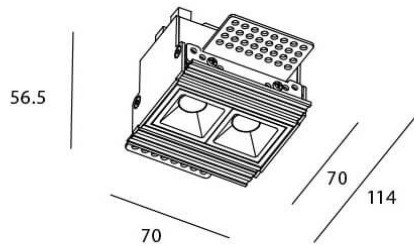

STAR-T Smart

Lavov Downlights from the family Star-T, power 4 W and CRI 90 with an optic 15 degrees made in Die Cast Aluminum finished in White with a real lumen output of 240lm and an efficiency of 60lm/W WIRELESS DIMMABLE .

Scheme

Item code	86.DS30.1319.01
Product type	Indoor
Category	Downlights
Family	STAR
Subfamily	STAR-T Smart
Pictograms	

Product	
Real power (W)	4
Real luminous flux (Lm)	240
Luminous efficiency (Lm/W)	60
Beam angle (°)	15
Life time (h)	50000 h L80B10
IP	20
Electrical class insulation	Clas II
Colour	White
Control gear	DALI+wireless Casambi
Flicker Free	Yes
Light source	LED
Type of LED	SMD
Colour temperature (K)	3000
Colour consistency (SDCM)	SDCM3
CRI	80