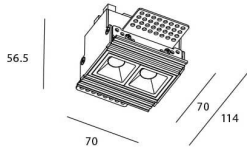

STAR-T Smart

Lavov Downlights from the family Star-T, power 4 W and CRI 90 with an optic 15 degrees made in Die Cast Aluminum finished in White with a real lumen output of 240lm and an efficiency of 60lm/W WIRELESS DIMMABLE .

Item code	86.DS30.1319.01
Product type	Indoor
Category	Downlights
Family	STAR
Subfamily	STAR-T Smart
Pictograms	

Scheme

Product	
Real power (W)	4
Real luminous flux (Lm)	240
Luminous efficiency (Lm/W)	60
Beam angle (°)	15
Life time (h)	50000 h L80B10
IP	20
Electrical class insulation	Clas II
Colour	White
Control gear	DALI+wireless Casambi
Flicker Free	Yes
Light source	LED
Type of LED	SMD
Colour temperature (K)	3000
Colour consistency (SDCM)	SDCM<3
CRI	80