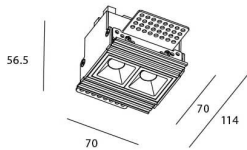

STAR-T Smart

Lavov Downlights from the family Star-T, power 4 W and CRI 90 with an optic 15 degrees made in Die Cast Aluminum finished in black with a real lumen output of 240lm and an efficiency of 60lm/W WIRELESS DIMMABLE .

Item code	86.DS30.1319.02
Product type	Indoor
Category	Downlights
Family	STAR
Subfamily	STAR-T Smart
Pictograms	

Scheme

Product	
Real power (W)	4
Real luminous flux (Lm)	240
Luminous efficiency (Lm/W)	60
Beam angle (°)	15
Life time (h)	50000 h L80B10
IP	20
Electrical class insulation	Clas II
Colour	black
Control gear	DALI+wireless Casambi
Flicker Free	Yes
Light source	LED
Type of LED	SMD
Colour temperature (K)	3000
Colour consistency (SDCM)	SDCM<3
CRI	80