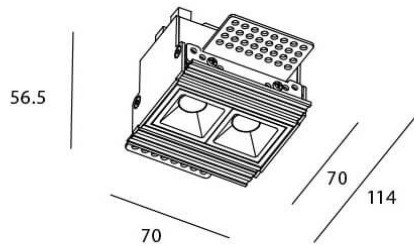

STAR-T Smart

Lavov Downlights from the family Star-T, power 4 W and CRI 90 with an optic 30 degrees made in Die Cast Aluminum finished in White with a real lumen output of 240lm and an efficiency of 60lm/W WIRELESS DIMMABLE .

Scheme

Item code	86.DS30.1329.01
Product type	Indoor
Category	Downlights
Family	STAR
Subfamily	STAR-T Smart
Pictograms	

Product	
Real power (W)	4
Real luminous flux (Lm)	240
Luminous efficiency (Lm/W)	60
Beam angle (°)	30
Life time (h)	50000 h L80B10
IP	20
Electrical class insulation	Clas II
Colour	White
Control gear	DALI+wireless Casambi
Flicker Free	Yes
Light source	LED
Type of LED	SMD
Colour temperature (K)	3000
Colour consistency (SDCM)	SDCM3
CRI	80