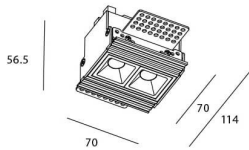

STAR-T Smart

Lavov Downlights from the family Star-T, power 4 W and CRI 90 with an optic 30 degrees made in Die Cast Aluminum finished in White with a real lumen output of 240lm and an efficiency of 60lm/W WIRELESS DIMMABLE .

Item code	86.DS30.1329.01
Product type	Indoor
Category	Downlights
Family	STAR
Subfamily	STAR-T Smart
Pictograms	

Scheme

Product	
Real power (W)	4
Real luminous flux (Lm)	240
Luminous efficiency (Lm/W)	60
Beam angle (°)	30
Life time (h)	50000 h L80B10
IP	20
Electrical class insulation	Clas II
Colour	White
Control gear	DALI+wireless Casambi
Flicker Free	Yes
Light source	LED
Type of LED	SMD
Colour temperature (K)	3000
Colour consistency (SDCM)	SDCM<3
CRI	80