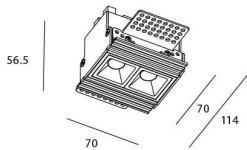

STAR-T Smart

Lavov Downlights from the family Star-T, power 4 W and CRI 90 with an optic 30 degrees made in Die Cast Aluminum finished in White with a real lumen output of 240lm and an efficiency of 60lm/W WIRELESS DIMMABLE .

Item code	86.DS30.1329.01
Product type	Indoor
Category	Downlights
Family	STAR
Subfamily	STAR-T Smart
Pictograms	

Scheme

Product	
Real power (W)	4
Real luminous flux (Lm)	240
Luminous efficiency (Lm/W)	60
Beam angle (°)	30
Life time (h)	50000 h L80B10
IP	20
Electrical class insulation	Clas II
Colour	White
Control gear	DALI+wireless Casambi
Flicker Free	Yes
Light source	LED
Type of LED	SMD
Colour temperature (K)	3000
Colour consistency (SDCM)	SDCM<3
CRI	80