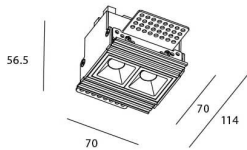

### STAR-T Smart

Lavov Downlights from the family Star-T, power 4 W and CRI 90 with an optic 30 degrees made in Die Cast Aluminum finished in black with a real lumen output of 240lm and an efficiency of 60lm/W WIRELESS DIMMABLE .

### Scheme

Product	
Real power (W)	4
Real luminous flux (Lm)	240
Luminous efficiency (Lm/W)	60
Beam angle (°)	30
Life time (h)	50000 h L80B10
IP	20
Electrical class insulation	Clas II
Colour	black
Control gear	DALI+wireless Casambi
Flicker Free	Yes
Light source	LED
Type of LED	SMD
Colour temperature (K)	3000
Colour consistency (SDCM)	SDCM<3
CRI	80