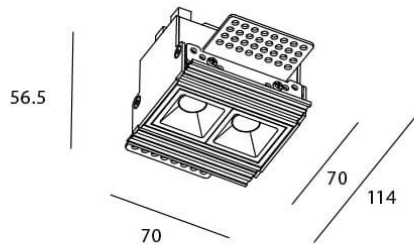

### STAR-T Smart

Lavov Downlights from the family Star-T, power 4 W and CRI 90 with an optic 45 degrees made in Die Cast Aluminum finished in White with a real lumen output of 240lm and an efficiency of 60lm/W WIRELESS DIMMABLE .

### Scheme

Item code	86.DS30.1339.01
Product type	Indoor
Category	Downlights
Family	STAR
Subfamily	STAR-T Smart
Pictograms	

<b>Product</b>	
Real power (W)	4
Real luminous flux (Lm)	240
Luminous efficiency (Lm/W)	60
Beam angle (&ordm;)	45
Life time (h)	50000 h L80B10
IP	20
Electrical class insulation	Clas II
Colour	White
Control gear	DALI+wireless Casambi
Flicker Free	Yes
Light source	LED
Type of LED	SMD
Colour temperature (K)	3000
Colour consistency (SDCM)	SDCM<3
CRI	80