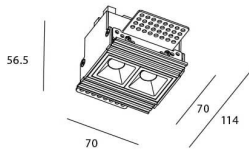

STAR-T Smart

Lavov Downlights from the family Star-T, power 4 W and CRI 90 with an optic 45 degrees made in Die Cast Aluminum finished in White with a real lumen output of 240lm and an efficiency of 60lm/W WIRELESS DIMMABLE .

Item code	86.DS30.1339.01
Product type	Indoor
Category	Downlights
Family	STAR
Subfamily	STAR-T Smart
Pictograms	

Scheme

Product	
Real power (W)	4
Real luminous flux (Lm)	240
Luminous efficiency (Lm/W)	60
Beam angle (°)	45
Life time (h)	50000 h L80B10
IP	20
Electrical class insulation	Clas II
Colour	White
Control gear	DALI+wireless Casambi
Flicker Free	Yes
Light source	LED
Type of LED	SMD
Colour temperature (K)	3000
Colour consistency (SDCM)	SDCM<3
CRI	80