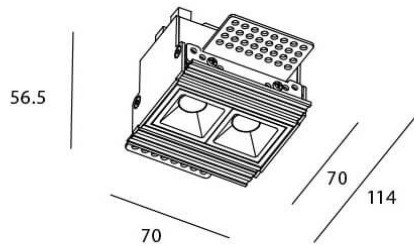

STAR-T Smart

Lavov Downlights from the family Star-T, power 4 W and CRI 90 with an optic 45 degrees made in Die Cast Aluminum finished in White with a real lumen output of 240lm and an efficiency of 60lm/W WIRELESS DIMMABLE .

Scheme

Item code	86.DS30.1339.01
Product type	Indoor
Category	Downlights
Family	STAR
Subfamily	STAR-T Smart
Pictograms	

Product	
Real power (W)	4
Real luminous flux (Lm)	240
Luminous efficiency (Lm/W)	60
Beam angle (°)	45
Life time (h)	50000 h L80B10
IP	20
Electrical class insulation	Clas II
Colour	White
Control gear	DALI+wireless Casambi
Flicker Free	Yes
Light source	LED
Type of LED	SMD
Colour temperature (K)	3000
Colour consistency (SDCM)	SDCM3
CRI	80