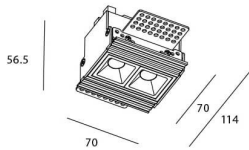

STAR-T Smart

Lavov Downlights from the family Star-T, power 4 W and CRI 90 with an optic 45 degrees made in Die Cast Aluminum finished in White with a real lumen output of 240lm and an efficiency of 60lm/W WIRELESS DIMMABLE .

Item code	86.DS30.1339.01
Product type	Indoor
Category	Downlights
Family	STAR
Subfamily	STAR-T Smart
Pictograms	

Scheme

Product	
Real power (W)	4
Real luminous flux (Lm)	240
Luminous efficiency (Lm/W)	60
Beam angle (°)	45
Life time (h)	50000 h L80B10
IP	20
Electrical class insulation	Clas II
Colour	White
Control gear	DALI+wireless Casambi
Flicker Free	Yes
Light source	LED
Type of LED	SMD
Colour temperature (K)	3000
Colour consistency (SDCM)	SDCM<3
CRI	80