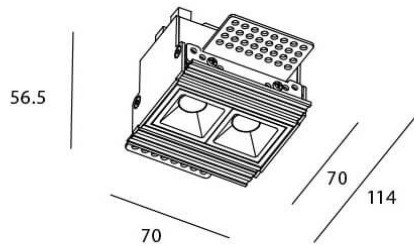

### STAR-T Smart

Lavov Downlights from the family Star-T, power 4 W and CRI 90 with an optic 45 degrees made in Die Cast Aluminum finished in White with a real lumen output of 240lm and an efficiency of 60lm/W WIRELESS DIMMABLE .

### Scheme

Item code	86.DS30.1339.01
Product type	Indoor
Category	Downlights
Family	STAR
Subfamily	STAR-T Smart
Pictograms	

<b>Product</b>	
Real power (W)	4
Real luminous flux (Lm)	240
Luminous efficiency (Lm/W)	60
Beam angle (°)	45
Life time (h)	50000 h L80B10
IP	20
Electrical class insulation	Clas II
Colour	White
Control gear	DALI+wireless Casambi
Flicker Free	Yes
Light source	LED
Type of LED	SMD
Colour temperature (K)	3000
Colour consistency (SDCM)	SDCM3
CRI	80