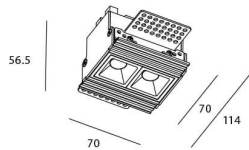

STAR-T Smart

Lavov Downlights from the family Star-T, power 4 W and CRI 90 with an optic 45 degrees made in Die Cast Aluminum finished in black with a real lumen output of 240lm and an efficiency of 60lm/W WIRELESS DIMMABLE .

Item code	86.DS30.1339.02
Product type	Indoor
Category	Downlights
Family	STAR
Subfamily	STAR-T Smart
Pictograms	

Scheme

Product	
Real power (W)	4
Real luminous flux (Lm)	240
Luminous efficiency (Lm/W)	60
Beam angle (°)	45
Life time (h)	50000 h L80B10
IP	20
Electrical class insulation	Clas II
Colour	black
Control gear	DALI+wireless Casambi
Flicker Free	Yes
Light source	LED
Type of LED	SMD
Colour temperature (K)	3000
Colour consistency (SDCM)	SDCM<3
CRI	80