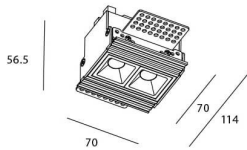

STAR-T Smart

Lavov Downlights from the family Star-T, power 4 W and CRI 90 with an optic 15 degrees made in Die Cast Aluminum finished in White with a real lumen output of 240lm and an efficiency of 60lm/W WIRELESS DIMMABLE .

Item code	86.DS30.1419.01
Product type	Indoor
Category	Downlights
Family	STAR
Subfamily	STAR-T Smart
Pictograms	

Scheme

Product	
Real power (W)	4
Real luminous flux (Lm)	240
Luminous efficiency (Lm/W)	60
Beam angle (°)	15
Life time (h)	50000 h L80B10
IP	20
Electrical class insulation	Clas II
Colour	White
Control gear	DALI+wireless Casambi
Flicker Free	Yes
Light source	LED
Type of LED	SMD
Colour temperature (K)	4000
Colour consistency (SDCM)	SDCM<3
CRI	80