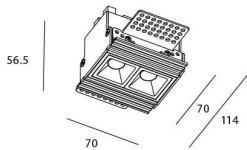

STAR-T Smart

Lavov Downlights from the family Star-T, power 4 W and CRI 90 with an optic 15 degrees made in Die Cast Aluminum finished in White with a real lumen output of 240lm and an efficiency of 60lm/W WIRELESS DIMMABLE .

Item code	86.DS30.1419.01
Product type	Indoor
Category	Downlights
Family	STAR
Subfamily	STAR-T Smart
Pictograms	

Scheme

Product	
Real power (W)	4
Real luminous flux (Lm)	240
Luminous efficiency (Lm/W)	60
Beam angle (°)	15
Life time (h)	50000 h L80B10
IP	20
Electrical class insulation	Clas II
Colour	White
Control gear	DALI+wireless Casambi
Flicker Free	Yes
Light source	LED
Type of LED	SMD
Colour temperature (K)	4000
Colour consistency (SDCM)	SDCM<3
CRI	80