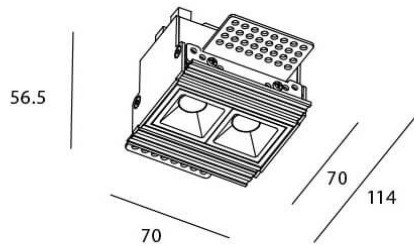

### STAR-T Smart

Lavov Downlights from the family Star-T, power 4 W and CRI 90 with an optic 15 degrees made in Die Cast Aluminum finished in White with a real lumen output of 240lm and an efficiency of 60lm/W WIRELESS DIMMABLE .

### Scheme

Item code	86.DS30.1419.01
Product type	Indoor
Category	Downlights
Family	STAR
Subfamily	STAR-T Smart
Pictograms	

<b>Product</b>	
Real power (W)	4
Real luminous flux (Lm)	240
Luminous efficiency (Lm/W)	60
Beam angle (&ordm;)	15
Life time (h)	50000 h L80B10
IP	20
Electrical class insulation	Clas II
Colour	White
Control gear	DALI+wireless Casambi
Flicker Free	Yes
Light source	LED
Type of LED	SMD
Colour temperature (K)	4000
Colour consistency (SDCM)	SDCM<3
CRI	80