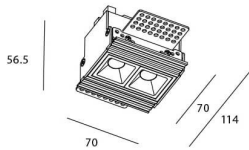

### STAR-T Smart

Lavov Downlights from the family Star-T, power 4 W and CRI 90 with an optic 15 degrees made in Die Cast Aluminum finished in black with a real lumen output of 240lm and an efficiency of 60lm/W WIRELESS DIMMABLE .

### Scheme

Product	
Real power (W)	4
Real luminous flux (Lm)	240
Luminous efficiency (Lm/W)	60
Beam angle (°)	15
Life time (h)	50000 h L80B10
IP	20
Electrical class insulation	Clas II
Colour	black
Control gear	DALI+wireless Casambi
Flicker Free	Yes
Light source	LED
Type of LED	SMD
Colour temperature (K)	4000
Colour consistency (SDCM)	SDCM<3
CRI	80