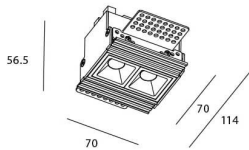

### STAR-T Smart

Lavov Downlights from the family Star-T, power 4 W and CRI 90 with an optic 15 degrees made in Die Cast Aluminum finished in black with a real lumen output of 240lm and an efficiency of 60lm/W WIRELESS DIMMABLE .

### Scheme

Product	
Real power (W)	4
Real luminous flux (Lm)	240
Luminous efficiency (Lm/W)	60
Beam angle (°)	15
Life time (h)	50000 h L80B10
IP	20
Electrical class insulation	Clas II
Colour	black
Control gear	DALI+wireless Casambi
Flicker Free	Yes
Light source	LED
Type of LED	SMD
Colour temperature (K)	4000
Colour consistency (SDCM)	SDCM<3
CRI	80