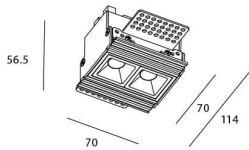

STAR-T Smart

Lavov Downlights from the family Star-T, power 4 W and CRI 90 with an optic 15 degrees made in Die Cast Aluminum finished in black with a real lumen output of 240lm and an efficiency of 60lm/W WIRELESS DIMMABLE .

Item code	86.DS30.1419.02
Product type	Indoor
Category	Downlights
Family	STAR
Subfamily	STAR-T Smart
Pictograms	

Scheme

Product	
Real power (W)	4
Real luminous flux (Lm)	240
Luminous efficiency (Lm/W)	60
Beam angle (°)	15
Life time (h)	50000 h L80B10
IP	20
Electrical class insulation	Clas II
Colour	black
Control gear	DALI+wireless Casambi
Flicker Free	Yes
Light source	LED
Type of LED	SMD
Colour temperature (K)	4000
Colour consistency (SDCM)	SDCM<3
CRI	80