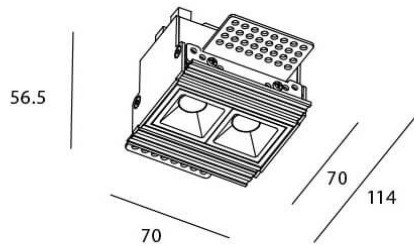

STAR-T Smart

Lavov Downlights from the family Star-T, power 4 W and CRI 90 with an optic 30 degrees made in Die Cast Aluminum finished in White with a real lumen output of 240lm and an efficiency of 60lm/W WIRELESS DIMMABLE .

Scheme

Item code	86.DS30.1429.01
Product type	Indoor
Category	Downlights
Family	STAR
Subfamily	STAR-T Smart
Pictograms	

Product	
Real power (W)	4
Real luminous flux (Lm)	240
Luminous efficiency (Lm/W)	60
Beam angle (°)	30
Life time (h)	50000 h L80B10
IP	20
Electrical class insulation	Clas II
Colour	White
Control gear	DALI+wireless Casambi
Flicker Free	Yes
Light source	LED
Type of LED	SMD
Colour temperature (K)	4000
Colour consistency (SDCM)	SDCM3
CRI	80