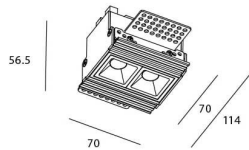

STAR-T Smart

Lavov Downlights from the family Star-T, power 4 W and CRI 90 with an optic 30 degrees made in Die Cast Aluminum finished in White with a real lumen output of 240lm and an efficiency of 60lm/W WIRELESS DIMMABLE .

| | |
|---------------------|---|
| Item code | 86.DS30.1429.01 |
| Product type | Indoor |
| Category | Downlights |
| Family | STAR |
| Subfamily | STAR-T Smart |
| Pictograms |  |

Scheme

| | |
|------------------------------------|------------------------------|
| Product | |
| Real power (W) | 4 |
| Real luminous flux (Lm) | 240 |
| Luminous efficiency (Lm/W) | 60 |
| Beam angle (°) | 30 |
| Life time (h) | 50000 h L80B10 |
| IP | 20 |
| Electrical class insulation | Clas II |
| Colour | White |
| Control gear | DALI+wireless Casambi |
| Flicker Free | Yes |
| Light source | LED |
| Type of LED | SMD |
| Colour temperature (K) | 4000 |
| Colour consistency (SDCM) | SDCM<3 |
| CRI | 80 |