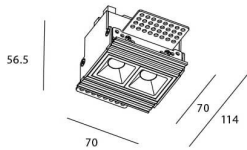

STAR-T Smart

Lavov Downlights from the family Star-T, power 4 W and CRI 90 with an optic 30 degrees made in Die Cast Aluminum finished in black with a real lumen output of 240lm and an efficiency of 60lm/W WIRELESS DIMMABLE .

Item code	86.DS30.1429.02
Product type	Indoor
Category	Downlights
Family	STAR
Subfamily	STAR-T Smart
Pictograms	

Scheme

Product	
Real power (W)	4
Real luminous flux (Lm)	240
Luminous efficiency (Lm/W)	60
Beam angle (°)	30
Life time (h)	50000 h L80B10
IP	20
Electrical class insulation	Clas II
Colour	black
Control gear	DALI+wireless Casambi
Flicker Free	Yes
Light source	LED
Type of LED	SMD
Colour temperature (K)	4000
Colour consistency (SDCM)	SDCM<3
CRI	80