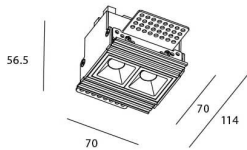

STAR-T Smart

Lavov Downlights from the family Star-T, power 4 W and CRI 90 with an optic 30 degrees made in Die Cast Aluminum finished in black with a real lumen output of 240lm and an efficiency of 60lm/W WIRELESS DIMMABLE .

Item code	86.DS30.1429.02
Product type	Indoor
Category	Downlights
Family	STAR
Subfamily	STAR-T Smart
Pictograms	

Scheme

Product	
Real power (W)	4
Real luminous flux (Lm)	240
Luminous efficiency (Lm/W)	60
Beam angle (°)	30
Life time (h)	50000 h L80B10
IP	20
Electrical class insulation	Clas II
Colour	black
Control gear	DALI+wireless Casambi
Flicker Free	Yes
Light source	LED
Type of LED	SMD
Colour temperature (K)	4000
Colour consistency (SDCM)	SDCM<3
CRI	80