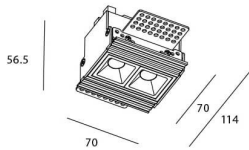

STAR-T Smart

Lavov Downlights from the family Star-T, power 4 W and CRI 90 with an optic 30 degrees made in Die Cast Aluminum finished in black with a real lumen output of 240lm and an efficiency of 60lm/W WIRELESS DIMMABLE .

Item code	86.DS30.1429.02
Product type	Indoor
Category	Downlights
Family	STAR
Subfamily	STAR-T Smart
Pictograms	

Scheme

Product	
Real power (W)	4
Real luminous flux (Lm)	240
Luminous efficiency (Lm/W)	60
Beam angle (°)	30
Life time (h)	50000 h L80B10
IP	20
Electrical class insulation	Clas II
Colour	black
Control gear	DALI+wireless Casambi
Flicker Free	Yes
Light source	LED
Type of LED	SMD
Colour temperature (K)	4000
Colour consistency (SDCM)	SDCM<3
CRI	80