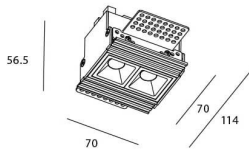

STAR-T Smart

Lavov Downlights from the family Star-T, power 4 W and CRI 90 with an optic 45 degrees made in Die Cast Aluminum finished in White with a real lumen output of 240lm and an efficiency of 60lm/W WIRELESS DIMMABLE .

Item code	86.DS30.1439.01
Product type	Indoor
Category	Downlights
Family	STAR
Subfamily	STAR-T Smart
Pictograms	

Scheme

Product	
Real power (W)	4
Real luminous flux (Lm)	240
Luminous efficiency (Lm/W)	60
Beam angle (°)	45
Life time (h)	50000 h L80B10
IP	20
Electrical class insulation	Clas II
Colour	White
Control gear	DALI+wireless Casambi
Flicker Free	Yes
Light source	LED
Type of LED	SMD
Colour temperature (K)	4000
Colour consistency (SDCM)	SDCM<3
CRI	80