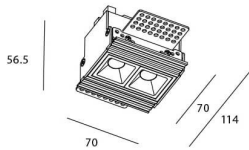

STAR-T Smart

Lavov Downlights from the family Star-T, power 4 W and CRI 90 with an optic 45 degrees made in Die Cast Aluminum finished in black with a real lumen output of 240lm and an efficiency of 60lm/W WIRELESS DIMMABLE .

Item code	86.DS30.1439.02
Product type	Indoor
Category	Downlights
Family	STAR
Subfamily	STAR-T Smart
Pictograms	

Scheme

Product	
Real power (W)	4
Real luminous flux (Lm)	240
Luminous efficiency (Lm/W)	60
Beam angle (°)	45
Life time (h)	50000 h L80B10
IP	20
Electrical class insulation	Clas II
Colour	black
Control gear	DALI+wireless Casambi
Flicker Free	Yes
Light source	LED
Type of LED	SMD
Colour temperature (K)	4000
Colour consistency (SDCM)	SDCM<3
CRI	80