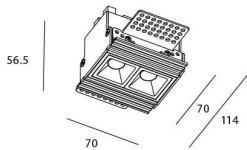

### STAR-T Smart

Lavov Downlights from the family Star-T, power 4 W and CRI 90 with an optic 45 degrees made in Die Cast Aluminum finished in black with a real lumen output of 240lm and an efficiency of 60lm/W WIRELESS DIMMABLE .

### Scheme

Product	
Real power (W)	4
Real luminous flux (Lm)	240
Luminous efficiency (Lm/W)	60
Beam angle (°)	45
Life time (h)	50000 h L80B10
IP	20
Electrical class insulation	Clas II
Colour	black
Control gear	DALI+wireless Casambi
Flicker Free	Yes
Light source	LED
Type of LED	SMD
Colour temperature (K)	4000
Colour consistency (SDCM)	SDCM<3
CRI	80