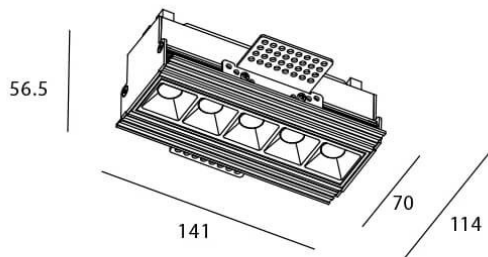

### STAR-T Smart

Lavov Downlights from the family Star-T, power 10 W and CRI 90 with an optic 15 degrees made in Die Cast Aluminum finished in White with a real lumen output of 540lm and an efficiency of 54lm/W WIRELESS DIMMABLE .

### Scheme

Item code	86.DS30.2319.01
Product type	Indoor
Category	Downlights
Family	STAR
Subfamily	STAR-T Smart
Pictograms	

Product	
Real power (W)	10
Real luminous flux (Lm)	540
Luminous efficiency (Lm/W)	54
Beam angle (°)	15
Life time (h)	50000 h L80B10
IP	20
Electrical class insulation	Clas II
Colour	White
Control gear	DALI+wireless Casambi
Flicker Free	Yes
Light source	LED
Type of LED	SMD
Colour temperature (K)	3000
Colour consistency (SDCM)	SDCM3
CRI	80