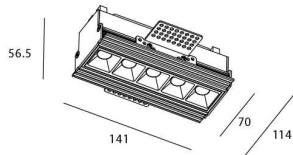

### STAR-T Smart

Lavov Downlights from the family Star-T, power 10 W and CRI 90 with an optic 15 degrees made in Die Cast Aluminum finished in White with a real lumen output of 540lm and an efficiency of 54lm/W WIRELESS DIMMABLE .

### Scheme

Product	
Real power (W)	10
Real luminous flux (Lm)	540
Luminous efficiency (Lm/W)	54
Beam angle (°)	15
Life time (h)	50000 h L80B10
IP	20
Electrical class insulation	Clas II
Colour	White
Control gear	DALI+wireless Casambi
Flicker Free	Yes
Light source	LED
Type of LED	SMD
Colour temperature (K)	3000
Colour consistency (SDCM)	SDCM<3
CRI	80