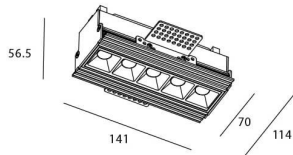

STAR-T Smart

Lavov Downlights from the family Star-T, power 10 W and CRI 90 with an optic 15 degrees made in Die Cast Aluminum finished in black with a real lumen output of 540lm and an efficiency of 54lm/W WIRELESS DIMMABLE .

Item code	86.DS30.2319.02
Product type	Indoor
Category	Downlights
Family	STAR
Subfamily	STAR-T Smart
Pictograms	

Scheme

Product	
Real power (W)	10
Real luminous flux (Lm)	540
Luminous efficiency (Lm/W)	54
Beam angle (°)	15
Life time (h)	50000 h L80B10
IP	20
Electrical class insulation	Clas II
Colour	black
Control gear	DALI+wireless Casambi
Flicker Free	Yes
Light source	LED
Type of LED	SMD
Colour temperature (K)	3000
Colour consistency (SDCM)	SDCM<3
CRI	80