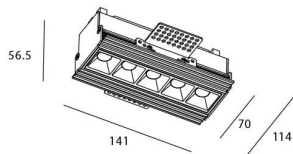

STAR-T Smart

Lavov Downlights from the family Star-T, power 10 W and CRI 90 with an optic 30 degrees made in Die Cast Aluminum finished in White with a real lumen output of 540lm and an efficiency of 54lm/W WIRELESS DIMMABLE .

Item code	86.DS30.2329.01
Product type	Indoor
Category	Downlights
Family	STAR
Subfamily	STAR-T Smart

Pictograms

Scheme

Product

Real power (W)	10
Real luminous flux (Lm)	540
Luminous efficiency (Lm/W)	54
Beam angle (°)	30
Life time (h)	50000 h L80B10
IP	20
Electrical class insulation	Clas II
Colour	White
Control gear	DALI+wireless Casambi
Flicker Free	Yes
Light source	LED
Type of LED	SMD
Colour temperature (K)	3000
Colour consistency (SDCM)	SDCM<3
CRI	80