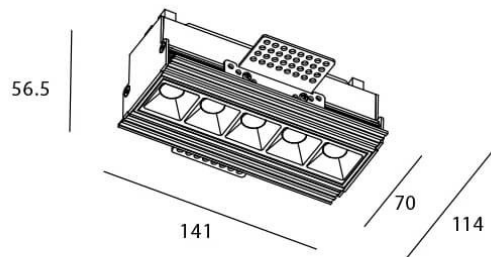

### STAR-T Smart

Lavov Downlights from the family Star-T, power 10 W and CRI 90 with an optic 30 degrees made in Die Cast Aluminum finished in White with a real lumen output of 540lm and an efficiency of 54lm/W WIRELESS DIMMABLE .

### Scheme

Item code	86.DS30.2329.01
Product type	Indoor
Category	Downlights
Family	STAR
Subfamily	STAR-T Smart
Pictograms	

Product	
Real power (W)	10
Real luminous flux (Lm)	540
Luminous efficiency (Lm/W)	54
Beam angle (°)	30
Life time (h)	50000 h L80B10
IP	20
Electrical class insulation	Clas II
Colour	White
Control gear	DALI+wireless Casambi
Flicker Free	Yes
Light source	LED
Type of LED	SMD
Colour temperature (K)	3000
Colour consistency (SDCM)	SDCM3
CRI	80