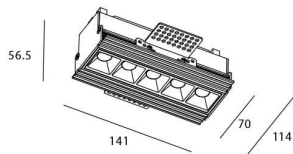

STAR-T Smart

Lavov Downlights from the family Star-T, power 10 W and CRI 90 with an optic 30 degrees made in Die Cast Aluminum finished in black with a real lumen output of 540lm and an efficiency of 54lm/W WIRELESS DIMMABLE .

Item code	86.DS30.2329.02
Product type	Indoor
Category	Downlights
Family	STAR
Subfamily	STAR-T Smart
Pictograms	

Scheme

Product	
Real power (W)	10
Real luminous flux (Lm)	540
Luminous efficiency (Lm/W)	54
Beam angle (°)	30
Life time (h)	50000 h L80B10
IP	20
Electrical class insulation	Clas II
Colour	black
Control gear	DALI+wireless Casambi
Flicker Free	Yes
Light source	LED
Type of LED	SMD
Colour temperature (K)	3000
Colour consistency (SDCM)	SDCM<3
CRI	80