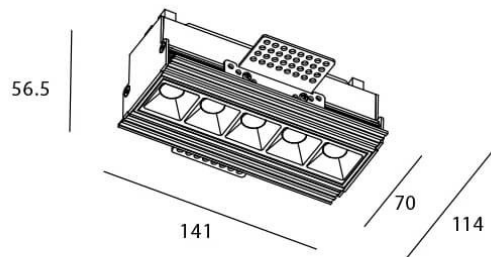

STAR-T Smart

Lavov Downlights from the family Star-T, power 10 W and CRI 90 with an optic 30 degrees made in Die Cast Aluminum finished in black with a real lumen output of 540lm and an efficiency of 54lm/W WIRELESS DIMMABLE .

Scheme

Item code	86.DS30.2329.02
Product type	Indoor
Category	Downlights
Family	STAR
Subfamily	STAR-T Smart
Pictograms	

Product	
Real power (W)	10
Real luminous flux (Lm)	540
Luminous efficiency (Lm/W)	54
Beam angle (º)	30
Life time (h)	50000 h L80B10
IP	20
Electrical class insulation	Clas II
Colour	black
Control gear	DALI+wireless Casambi
Flicker Free	Yes
Light source	LED
Type of LED	SMD
Colour temperature (K)	3000
Colour consistency (SDCM)	SDCM<3
CRI	80