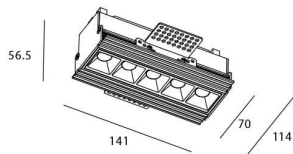

STAR-T Smart

Lavov Downlights from the family Star-T, power 10 W and CRI 90 with an optic 45 degrees made in Die Cast Aluminum finished in White with a real lumen output of 540lm and an efficiency of 54lm/W WIRELESS DIMMABLE .

Item code	86.DS30.2339.01
Product type	Indoor
Category	Downlights
Family	STAR
Subfamily	STAR-T Smart
Pictograms	

Scheme

Product	
Real power (W)	10
Real luminous flux (Lm)	540
Luminous efficiency (Lm/W)	54
Beam angle (°)	45
Life time (h)	50000 h L80B10
IP	20
Electrical class insulation	Clas II
Colour	White
Control gear	DALI+wireless Casambi
Flicker Free	Yes
Light source	LED
Type of LED	SMD
Colour temperature (K)	3000
Colour consistency (SDCM)	SDCM<3
CRI	80