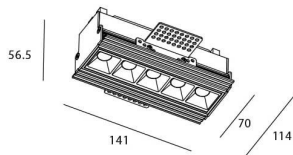

### STAR-T Smart

Lavov Downlights from the family Star-T, power 10 W and CRI 90 with an optic 45 degrees made in Die Cast Aluminum finished in White with a real lumen output of 540lm and an efficiency of 54lm/W WIRELESS DIMMABLE .

### Scheme

Product	
Real power (W)	10
Real luminous flux (Lm)	540
Luminous efficiency (Lm/W)	54
Beam angle (°)	45
Life time (h)	50000 h L80B10
IP	20
Electrical class insulation	Clas II
Colour	White
Control gear	DALI+wireless Casambi
Flicker Free	Yes
Light source	LED
Type of LED	SMD
Colour temperature (K)	3000
Colour consistency (SDCM)	SDCM<3
CRI	80