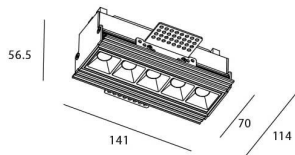

STAR-T Smart

Lavov Downlights from the family Star-T, power 10 W and CRI 90 with an optic 45 degrees made in Die Cast Aluminum finished in White with a real lumen output of 540lm and an efficiency of 54lm/W WIRELESS DIMMABLE .

Item code	86.DS30.2339.01
Product type	Indoor
Category	Downlights
Family	STAR
Subfamily	STAR-T Smart
Pictograms	

Scheme

Product	
Real power (W)	10
Real luminous flux (Lm)	540
Luminous efficiency (Lm/W)	54
Beam angle (°)	45
Life time (h)	50000 h L80B10
IP	20
Electrical class insulation	Clas II
Colour	White
Control gear	DALI+wireless Casambi
Flicker Free	Yes
Light source	LED
Type of LED	SMD
Colour temperature (K)	3000
Colour consistency (SDCM)	SDCM<3
CRI	80