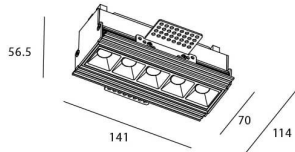

STAR-T Smart

Lavov Downlights from the family Star-T, power 10 W and CRI 90 with an optic 45 degrees made in Die Cast Aluminum finished in black with a real lumen output of 540lm and an efficiency of 54lm/W WIRELESS DIMMABLE .

Item code	86.DS30.2339.02
Product type	Indoor
Category	Downlights
Family	STAR
Subfamily	STAR-T Smart
Pictograms	

Scheme

Product	
Real power (W)	10
Real luminous flux (Lm)	540
Luminous efficiency (Lm/W)	54
Beam angle (°)	45
Life time (h)	50000 h L80B10
IP	20
Electrical class insulation	Clas II
Colour	black
Control gear	DALI+wireless Casambi
Flicker Free	Yes
Light source	LED
Type of LED	SMD
Colour temperature (K)	3000
Colour consistency (SDCM)	SDCM<3
CRI	80