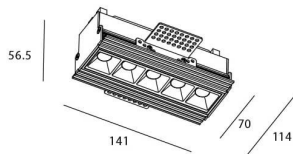

STAR-T Smart

Lavov Downlights from the family Star-T, power 10 W and CRI 90 with an optic 45 degrees made in Die Cast Aluminum finished in black with a real lumen output of 540lm and an efficiency of 54lm/W WIRELESS DIMMABLE .

Item code	86.DS30.2339.02
Product type	Indoor
Category	Downlights
Family	STAR
Subfamily	STAR-T Smart
Pictograms	

Scheme

Product	
Real power (W)	10
Real luminous flux (Lm)	540
Luminous efficiency (Lm/W)	54
Beam angle (°)	45
Life time (h)	50000 h L80B10
IP	20
Electrical class insulation	Clas II
Colour	black
Control gear	DALI+wireless Casambi
Flicker Free	Yes
Light source	LED
Type of LED	SMD
Colour temperature (K)	3000
Colour consistency (SDCM)	SDCM<3
CRI	80