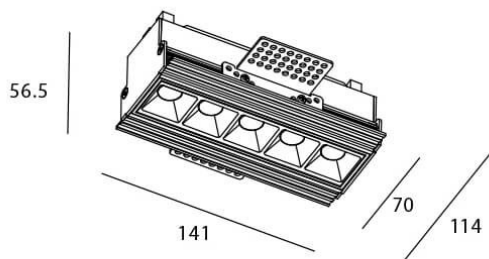

### STAR-T Smart

Lavov Downlights from the family Star-T, power 10 W and CRI 90 with an optic 45 degrees made in Die Cast Aluminum finished in black with a real lumen output of 540lm and an efficiency of 54lm/W WIRELESS DIMMABLE .

### Scheme

Item code	86.DS30.2339.02
Product type	Indoor
Category	Downlights
Family	STAR
Subfamily	STAR-T Smart
Pictograms	

Product	
Real power (W)	10
Real luminous flux (Lm)	540
Luminous efficiency (Lm/W)	54
Beam angle (&ordm;)	45
Life time (h)	50000 h L80B10
IP	20
Electrical class insulation	Clas II
Colour	black
Control gear	DALI+wireless Casambi
Flicker Free	Yes
Light source	LED
Type of LED	SMD
Colour temperature (K)	3000
Colour consistency (SDCM)	SDCM<3
CRI	80