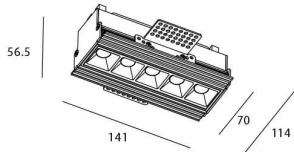

STAR-T Smart

Lavov Downlights from the family Star-T, power 10 W and CRI 90 with an optic 45 degrees made in Die Cast Aluminum finished in black with a real lumen output of 540lm and an efficiency of 54lm/W WIRELESS DIMMABLE .

Item code	86.DS30.2339.02
Product type	Indoor
Category	Downlights
Family	STAR
Subfamily	STAR-T Smart
Pictograms	

Scheme

Product	
Real power (W)	10
Real luminous flux (Lm)	540
Luminous efficiency (Lm/W)	54
Beam angle (°)	45
Life time (h)	50000 h L80B10
IP	20
Electrical class insulation	Clas II
Colour	black
Control gear	DALI+wireless Casambi
Flicker Free	Yes
Light source	LED
Type of LED	SMD
Colour temperature (K)	3000
Colour consistency (SDCM)	SDCM<3
CRI	80