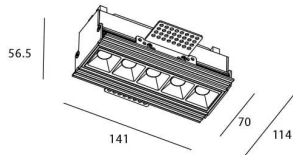

STAR-T Smart

Lavov Downlights from the family Star-T, power 10 W and CRI 90 with an optic Wall Washer degrees made in Die Cast Aluminum finished in White with a real lumen output of 540lm and an efficiency of 54lm/W WIRELESS DIMMABLE .

Item code	86.DS30.2349.01
Product type	Indoor
Category	Downlights
Family	STAR
Subfamily	STAR-T Smart

Pictograms

Scheme

Product

Real power (W)	10
Real luminous flux (Lm)	540
Luminous efficiency (Lm/W)	54
Beam angle (°)	Wall Washer
Life time (h)	50000 h L80B10
IP	20
Electrical class insulation	Clas II
Colour	White
Control gear	DALI+wireless Casambi
Flicker Free	Yes
Light source	LED
Type of LED	SMD
Colour temperature (K)	3000
Colour consistency (SDCM)	SDCM<3
CRI	80