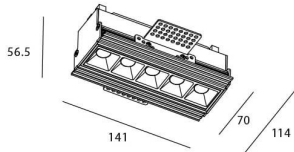

STAR-T Smart

Lavov Downlights from the family Star-T, power 10 W and CRI 90 with an optic Wall Washer degrees made in Die Cast Aluminum finished in black with a real lumen output of 540lm and an efficiency of 54lm/W WIRELESS DIMMABLE .

Item code	86.DS30.2349.02
Product type	Indoor
Category	Downlights
Family	STAR
Subfamily	STAR-T Smart
Pictograms	

Scheme

Product	
Real power (W)	10
Real luminous flux (Lm)	540
Luminous efficiency (Lm/W)	54
Beam angle (°)	Wall Washer
Life time (h)	50000 h L80B10
IP	20
Electrical class insulation	Clas II
Colour	black
Control gear	DALI+wireless Casambi
Flicker Free	Yes
Light source	LED
Type of LED	SMD
Colour temperature (K)	3000
Colour consistency (SDCM)	SDCM<3
CRI	80