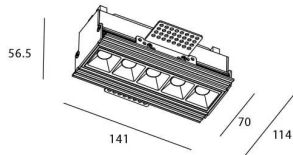

### STAR-T Smart

Lavov Downlights from the family Star-T, power 10 W and CRI 90 with an optic Wall Washer degrees made in Die Cast Aluminum finished in black with a real lumen output of 540lm and an efficiency of 54lm/W WIRELESS DIMMABLE .

### Scheme

Product	
Real power (W)	10
Real luminous flux (Lm)	540
Luminous efficiency (Lm/W)	54
Beam angle (°)	Wall Washer
Life time (h)	50000 h L80B10
IP	20
Electrical class insulation	Clas II
Colour	black
Control gear	DALI+wireless Casambi
Flicker Free	Yes
Light source	LED
Type of LED	SMD
Colour temperature (K)	3000
Colour consistency (SDCM)	SDCM<3
CRI	80