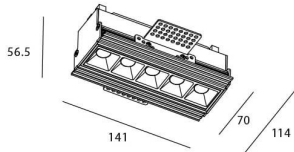

### STAR-T Smart

Lavov Downlights from the family Star-T, power 10 W and CRI 90 with an optic Wall Washer degrees made in Die Cast Aluminum finished in black with a real lumen output of 540lm and an efficiency of 54lm/W WIRELESS DIMMABLE .

### Scheme

Product	
Real power (W)	10
Real luminous flux (Lm)	540
Luminous efficiency (Lm/W)	54
Beam angle (°)	Wall Washer
Life time (h)	50000 h L80B10
IP	20
Electrical class insulation	Clas II
Colour	black
Control gear	DALI+wireless Casambi
Flicker Free	Yes
Light source	LED
Type of LED	SMD
Colour temperature (K)	3000
Colour consistency (SDCM)	SDCM<3
CRI	80