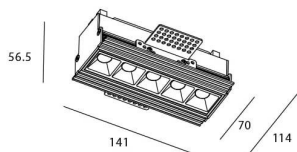

Scheme

Product

Real power (W) 10

Real luminous flux (Lm) 540

Luminous efficiency (Lm/W) 54

Beam angle (°) 15

Life time (h) 50000 h L80B10

IP 20

Electrical class insulation Clas II

Colour White

Control gear DALI+wireless Casambi

Flicker Free Yes

Light source LED

Type of LED SMD

Colour temperature (K) 4000

Colour consistency (SDCM) SDCM<3

CRI 80