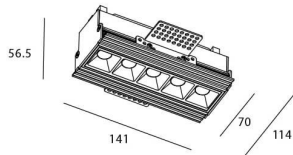

STAR-T Smart

Lavov Downlights from the family Star-T, power 10 W and CRI 90 with an optic 15 degrees made in Die Cast Aluminum finished in White with a real lumen output of 540lm and an efficiency of 54lm/W WIRELESS DIMMABLE .

Item code	86.DS30.2419.01
Product type	Indoor
Category	Downlights
Family	STAR
Subfamily	STAR-T Smart
Pictograms	

Scheme

Product	
Real power (W)	10
Real luminous flux (Lm)	540
Luminous efficiency (Lm/W)	54
Beam angle (°)	15
Life time (h)	50000 h L80B10
IP	20
Electrical class insulation	Clas II
Colour	White
Control gear	DALI+wireless Casambi
Flicker Free	Yes
Light source	LED
Type of LED	SMD
Colour temperature (K)	4000
Colour consistency (SDCM)	SDCM<3
CRI	80