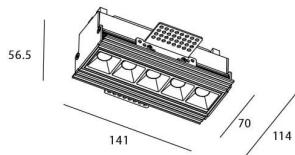

STAR-T Smart

Lavov Downlights from the family Star-T, power 10 W and CRI 90 with an optic 15 degrees made in Die Cast Aluminum finished in black with a real lumen output of 540lm and an efficiency of 54lm/W WIRELESS DIMMABLE .

Item code	86.DS30.2419.02
Product type	Indoor
Category	Downlights
Family	STAR
Subfamily	STAR-T Smart
Pictograms	

Scheme

Product	
Real power (W)	10
Real luminous flux (Lm)	540
Luminous efficiency (Lm/W)	54
Beam angle (°)	15
Life time (h)	50000 h L80B10
IP	20
Electrical class insulation	Clas II
Colour	black
Control gear	DALI+wireless Casambi
Flicker Free	Yes
Light source	LED
Type of LED	SMD
Colour temperature (K)	4000
Colour consistency (SDCM)	SDCM<3
CRI	80