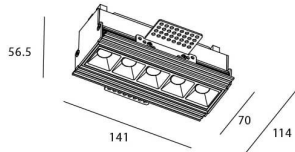

STAR-T Smart

Lavov Downlights from the family Star-T, power 10 W and CRI 90 with an optic 15 degrees made in Die Cast Aluminum finished in black with a real lumen output of 540lm and an efficiency of 54lm/W WIRELESS DIMMABLE .

Item code	86.DS30.2419.02
Product type	Indoor
Category	Downlights
Family	STAR
Subfamily	STAR-T Smart
Pictograms	

Scheme

Product	
Real power (W)	10
Real luminous flux (Lm)	540
Luminous efficiency (Lm/W)	54
Beam angle (°)	15
Life time (h)	50000 h L80B10
IP	20
Electrical class insulation	Clas II
Colour	black
Control gear	DALI+wireless Casambi
Flicker Free	Yes
Light source	LED
Type of LED	SMD
Colour temperature (K)	4000
Colour consistency (SDCM)	SDCM<3
CRI	80