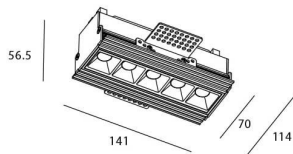

STAR-T Smart

Lavov Downlights from the family Star-T, power 10 W and CRI 90 with an optic 15 degrees made in Die Cast Aluminum finished in black with a real lumen output of 540lm and an efficiency of 54lm/W WIRELESS DIMMABLE .

Item code	86.DS30.2419.02
Product type	Indoor
Category	Downlights
Family	STAR
Subfamily	STAR-T Smart
Pictograms	

Scheme

Product	
Real power (W)	10
Real luminous flux (Lm)	540
Luminous efficiency (Lm/W)	54
Beam angle (°)	15
Life time (h)	50000 h L80B10
IP	20
Electrical class insulation	Clas II
Colour	black
Control gear	DALI+wireless Casambi
Flicker Free	Yes
Light source	LED
Type of LED	SMD
Colour temperature (K)	4000
Colour consistency (SDCM)	SDCM<3
CRI	80