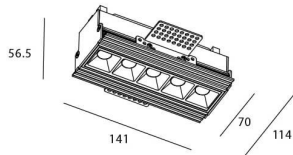

STAR-T Smart

Lavov Downlights from the family Star-T, power 10 W and CRI 90 with an optic 30 degrees made in Die Cast Aluminum finished in White with a real lumen output of 540lm and an efficiency of 54lm/W WIRELESS DIMMABLE .

Item code	86.DS30.2429.01
Product type	Indoor
Category	Downlights
Family	STAR
Subfamily	STAR-T Smart
Pictograms	

Scheme

Product	
Real power (W)	10
Real luminous flux (Lm)	540
Luminous efficiency (Lm/W)	54
Beam angle (°)	30
Life time (h)	50000 h L80B10
IP	20
Electrical class insulation	Clas II
Colour	White
Control gear	DALI+wireless Casambi
Flicker Free	Yes
Light source	LED
Type of LED	SMD
Colour temperature (K)	4000
Colour consistency (SDCM)	SDCM<3
CRI	80