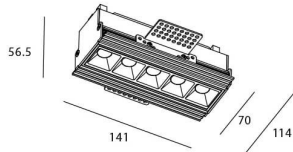

STAR-T Smart

Lavov Downlights from the family Star-T, power 10 W and CRI 90 with an optic 30 degrees made in Die Cast Aluminum finished in White with a real lumen output of 540lm and an efficiency of 54lm/W WIRELESS DIMMABLE .

Item code	86.DS30.2429.01
Product type	Indoor
Category	Downlights
Family	STAR
Subfamily	STAR-T Smart
Pictograms	

Scheme

Product	
Real power (W)	10
Real luminous flux (Lm)	540
Luminous efficiency (Lm/W)	54
Beam angle (°)	30
Life time (h)	50000 h L80B10
IP	20
Electrical class insulation	Clas II
Colour	White
Control gear	DALI+wireless Casambi
Flicker Free	Yes
Light source	LED
Type of LED	SMD
Colour temperature (K)	4000
Colour consistency (SDCM)	SDCM<3
CRI	80