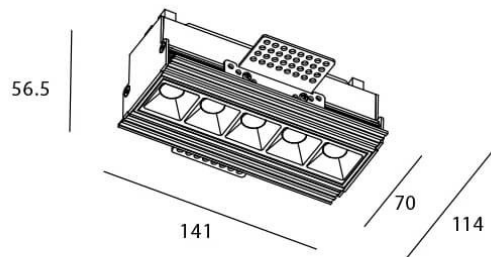

STAR-T Smart

Lavov Downlights from the family Star-T, power 10 W and CRI 90 with an optic 30 degrees made in Die Cast Aluminum finished in black with a real lumen output of 540lm and an efficiency of 54lm/W WIRELESS DIMMABLE .

Scheme

Item code	86.DS30.2429.02
Product type	Indoor
Category	Downlights
Family	STAR
Subfamily	STAR-T Smart
Pictograms	

Product	
Real power (W)	10
Real luminous flux (Lm)	540
Luminous efficiency (Lm/W)	54
Beam angle (°)	30
Life time (h)	50000 h L80B10
IP	20
Electrical class insulation	Clas II
Colour	black
Control gear	DALI+wireless Casambi
Flicker Free	Yes
Light source	LED
Type of LED	SMD
Colour temperature (K)	4000
Colour consistency (SDCM)	SDCM3
CRI	80