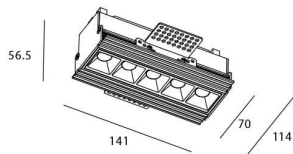

STAR-T Smart

Lavov Downlights from the family Star-T, power 10 W and CRI 90 with an optic 30 degrees made in Die Cast Aluminum finished in black with a real lumen output of 540lm and an efficiency of 54lm/W WIRELESS DIMMABLE .

Item code	86.DS30.2429.02
Product type	Indoor
Category	Downlights
Family	STAR
Subfamily	STAR-T Smart
Pictograms	

Scheme

Product	
Real power (W)	10
Real luminous flux (Lm)	540
Luminous efficiency (Lm/W)	54
Beam angle (°)	30
Life time (h)	50000 h L80B10
IP	20
Electrical class insulation	Clas II
Colour	black
Control gear	DALI+wireless Casambi
Flicker Free	Yes
Light source	LED
Type of LED	SMD
Colour temperature (K)	4000
Colour consistency (SDCM)	SDCM<3
CRI	80