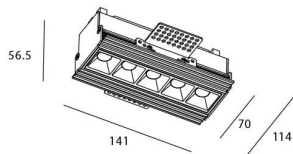

STAR-T Smart

Lavov Downlights from the family Star-T, power 10 W and CRI 90 with an optic 45 degrees made in Die Cast Aluminum finished in White with a real lumen output of 540lm and an efficiency of 54lm/W WIRELESS DIMMABLE .

Item code	86.DS30.2439.01
Product type	Indoor
Category	Downlights
Family	STAR
Subfamily	STAR-T Smart

Pictograms

Scheme

Product

Real power (W)	10
Real luminous flux (Lm)	540
Luminous efficiency (Lm/W)	54
Beam angle (°)	45
Life time (h)	50000 h L80B10
IP	20
Electrical class insulation	Clas II
Colour	White
Control gear	DALI+wireless Casambi
Flicker Free	Yes
Light source	LED
Type of LED	SMD
Colour temperature (K)	4000
Colour consistency (SDCM)	SDCM<3
CRI	80