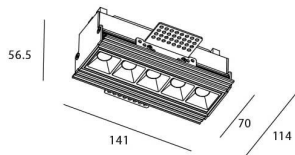

STAR-T Smart

Lavov Downlights from the family Star-T, power 10 W and CRI 90 with an optic 45 degrees made in Die Cast Aluminum finished in black with a real lumen output of 540lm and an efficiency of 54lm/W WIRELESS DIMMABLE .

Item code	86.DS30.2439.02
Product type	Indoor
Category	Downlights
Family	STAR
Subfamily	STAR-T Smart
Pictograms	

Scheme

Product	
Real power (W)	10
Real luminous flux (Lm)	540
Luminous efficiency (Lm/W)	54
Beam angle (°)	45
Life time (h)	50000 h L80B10
IP	20
Electrical class insulation	Clas II
Colour	black
Control gear	DALI+wireless Casambi
Flicker Free	Yes
Light source	LED
Type of LED	SMD
Colour temperature (K)	4000
Colour consistency (SDCM)	SDCM<3
CRI	80