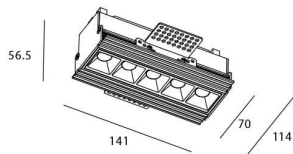

### STAR-T Smart

Lavov Downlights from the family Star-T, power 10 W and CRI 90 with an optic 45 degrees made in Die Cast Aluminum finished in black with a real lumen output of 540lm and an efficiency of 54lm/W WIRELESS DIMMABLE .

### Scheme

Product	
Real power (W)	10
Real luminous flux (Lm)	540
Luminous efficiency (Lm/W)	54
Beam angle (°)	45
Life time (h)	50000 h L80B10
IP	20
Electrical class insulation	Clas II
Colour	black
Control gear	DALI+wireless Casambi
Flicker Free	Yes
Light source	LED
Type of LED	SMD
Colour temperature (K)	4000
Colour consistency (SDCM)	SDCM<3
CRI	80