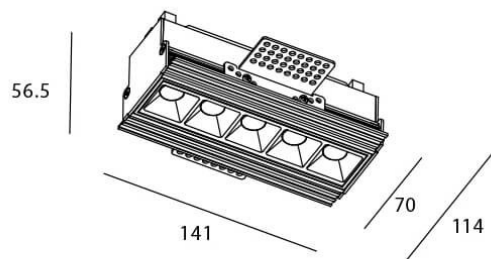

STAR-T Smart

Lavov Downlights from the family Star-T, power 10 W and CRI 90 with an optic Wall Washer degrees made in Die Cast Aluminum finished in White with a real lumen output of 540lm and an efficiency of 54lm/W WIRELESS DIMMABLE .

Scheme

Item code	86.DS30.2449.01
Product type	Indoor
Category	Downlights
Family	STAR
Subfamily	STAR-T Smart
Pictograms	

Product	
Real power (W)	10
Real luminous flux (Lm)	540
Luminous efficiency (Lm/W)	54
Beam angle (º)	Wall Washer
Life time (h)	50000 h L80B10
IP	20
Electrical class insulation	Clas II
Colour	White
Control gear	DALI+wireless Casambi
Flicker Free	Yes
Light source	LED
Type of LED	SMD
Colour temperature (K)	4000
Colour consistency (SDCM)	SDCM<3
CRI	80