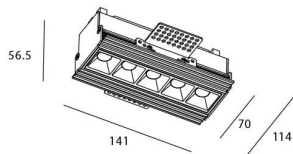

STAR-T Smart

Lavov Downlights from the family Star-T, power 10 W and CRI 90 with an optic Wall Washer degrees made in Die Cast Aluminum finished in White with a real lumen output of 540lm and an efficiency of 54lm/W WIRELESS DIMMABLE .

Item code	86.DS30.2449.01
Product type	Indoor
Category	Downlights
Family	STAR
Subfamily	STAR-T Smart

Pictograms

Scheme

Product

Real power (W)	10
Real luminous flux (Lm)	540
Luminous efficiency (Lm/W)	54
Beam angle (°)	Wall Washer
Life time (h)	50000 h L80B10
IP	20
Electrical class insulation	Clas II
Colour	White
Control gear	DALI+wireless Casambi
Flicker Free	Yes
Light source	LED
Type of LED	SMD
Colour temperature (K)	4000
Colour consistency (SDCM)	SDCM<3
CRI	80