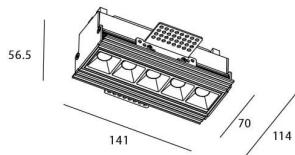

STAR-T Smart

Lavov Downlights from the family Star-T, power 10 W and CRI 90 with an optic Wall Washer degrees made in Die Cast Aluminum finished in black with a real lumen output of 540lm and an efficiency of 54lm/W WIRELESS DIMMABLE .

Item code	86.DS30.2449.02
Product type	Indoor
Category	Downlights
Family	STAR
Subfamily	STAR-T Smart
Pictograms	

Scheme

Product	
Real power (W)	10
Real luminous flux (Lm)	540
Luminous efficiency (Lm/W)	54
Beam angle (°)	Wall Washer
Life time (h)	50000 h L80B10
IP	20
Electrical class insulation	Clas II
Colour	black
Control gear	DALI+wireless Casambi
Flicker Free	Yes
Light source	LED
Type of LED	SMD
Colour temperature (K)	4000
Colour consistency (SDCM)	SDCM<3
CRI	80