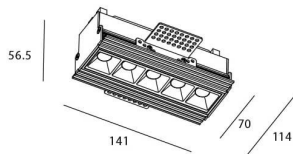

STAR-T Smart

Lavov Downlights from the family Star-T, power 10 W and CRI 90 with an optic Wall Washer degrees made in Die Cast Aluminum finished in black with a real lumen output of 540lm and an efficiency of 54lm/W WIRELESS DIMMABLE .

Item code	86.DS30.2449.02
Product type	Indoor
Category	Downlights
Family	STAR
Subfamily	STAR-T Smart

Pictograms

Scheme

Product

Real power (W)	10
Real luminous flux (Lm)	540
Luminous efficiency (Lm/W)	54
Beam angle (°)	Wall Washer
Life time (h)	50000 h L80B10
IP	20
Electrical class insulation	Clas II
Colour	black
Control gear	DALI+wireless Casambi
Flicker Free	Yes
Light source	LED
Type of LED	SMD
Colour temperature (K)	4000
Colour consistency (SDCM)	SDCM<3
CRI	80