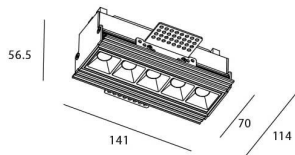

### STAR-T Smart

Lavov Downlights from the family Star-T, power 10 W and CRI 90 with an optic Wall Washer degrees made in Die Cast Aluminum finished in black with a real lumen output of 540lm and an efficiency of 54lm/W WIRELESS DIMMABLE .

### Scheme

Product	
Real power (W)	10
Real luminous flux (Lm)	540
Luminous efficiency (Lm/W)	54
Beam angle (°)	Wall Washer
Life time (h)	50000 h L80B10
IP	20
Electrical class insulation	Clas II
Colour	black
Control gear	DALI+wireless Casambi
Flicker Free	Yes
Light source	LED
Type of LED	SMD
Colour temperature (K)	4000
Colour consistency (SDCM)	SDCM<3
CRI	80