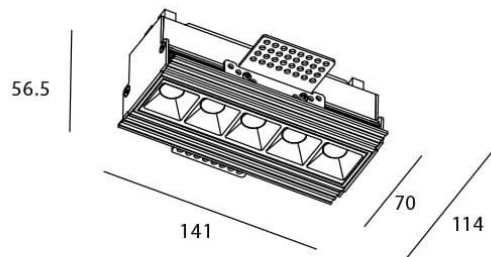

STAR-T Smart

Lavov Downlights from the family Star-T, power 10 W and CRI 90 with an optic Wall Washer degrees made in Die Cast Aluminum finished in black with a real lumen output of 540lm and an efficiency of 54lm/W WIRELESS DIMMABLE .

| | |
|--------------|---|
| Item code | 86.DS30.2449.02 |
| Product type | Indoor |
| Category | Downlights |
| Family | STAR |
| Subfamily | STAR-T Smart |
| Pictograms |  |

Scheme

| | |
|-----------------------------|-----------------------|
| Product | |
| Real power (W) | 10 |
| Real luminous flux (Lm) | 540 |
| Luminous efficiency (Lm/W) | 54 |
| Beam angle (º) | Wall Washer |
| Life time (h) | 50000 h L80B10 |
| IP | 20 |
| Electrical class insulation | Clas II |
| Colour | black |
| Control gear | DALI+wireless Casambi |
| Flicker Free | Yes |
| Light source | LED |
| Type of LED | SMD |
| Colour temperature (K) | 4000 |
| Colour consistency (SDCM) | SDCM<3 |
| CRI | 80 |