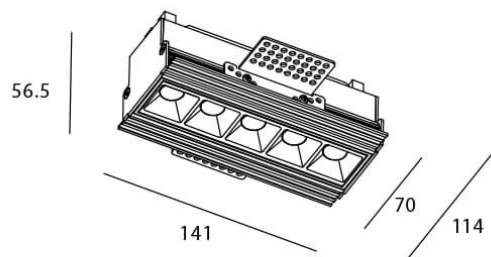

STAR-T Smart

Lavov Downlights from the family Star-T, power 10 W and CRI 90 with an optic Wall Washer degrees made in Die Cast Aluminum finished in black with a real lumen output of 540lm and an efficiency of 54lm/W WIRELESS DIMMABLE .

Item code	86.DS30.2449.02
Product type	Indoor
Category	Downlights
Family	STAR
Subfamily	STAR-T Smart
Pictograms	

Scheme

Product	
Real power (W)	10
Real luminous flux (Lm)	540
Luminous efficiency (Lm/W)	54
Beam angle (°)	Wall Washer
Life time (h)	50000 h L80B10
IP	20
Electrical class insulation	Clas II
Colour	black
Control gear	DALI+wireless Casambi
Flicker Free	Yes
Light source	LED
Type of LED	SMD
Colour temperature (K)	4000
Colour consistency (SDCM)	SDCM3
CRI	80