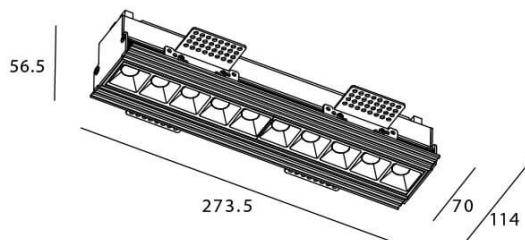

STAR-T Smart

Lavov Downlights from the family Star-T, power 20 W and CRI 90 with an optic 30 degrees made in Die Cast Aluminum finished in White with a real lumen output of 1220lm and an efficiency of 61lm/W WIRELESS DIMMABLE .

Scheme

Item code	86.DS30.3319.01
Product type	Indoor
Category	Downlights
Family	STAR
Subfamily	STAR-T Smart
Pictograms	

Product	
Real power (W)	20
Real luminous flux (Lm)	1220
Luminous efficiency (Lm/W)	61
Beam angle (°)	30
Life time (h)	50000 h L80B10
IP	20
Electrical class insulation	Clas II
Colour	White
Control gear	DALI+wireless Casambi
Flicker Free	Yes
Light source	LED
Type of LED	SMD
Colour temperature (K)	3000
Colour consistency (SDCM)	SDCM3
CRI	80