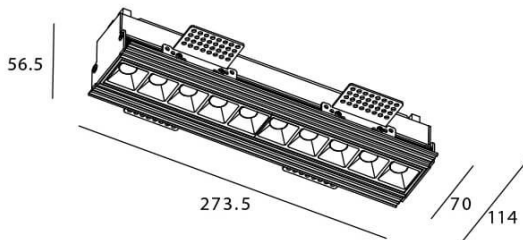

### STAR-T Smart

Lavov Downlights from the family Star-T, power 20 W and CRI 90 with an optic 30 degrees made in Die Cast Aluminum finished in White with a real lumen output of 1220lm and an efficiency of 61lm/W WIRELESS DIMMABLE .

### Scheme

Item code	86.DS30.3319.01
Product type	Indoor
Category	Downlights
Family	STAR
Subfamily	STAR-T Smart
Pictograms	

Product	
Real power (W)	20
Real luminous flux (Lm)	1220
Luminous efficiency (Lm/W)	61
Beam angle (&ordm;)	30
Life time (h)	50000 h L80B10
IP	20
Electrical class insulation	Clas II
Colour	White
Control gear	DALI+wireless Casambi
Flicker Free	Yes
Light source	LED
Type of LED	SMD
Colour temperature (K)	3000
Colour consistency (SDCM)	SDCM<3
CRI	80