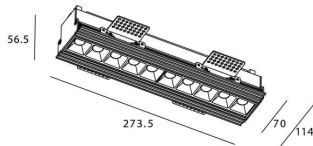

STAR-T Smart

Lavov Downlights from the family Star-T, power 20 W and CRI 90 with an optic 30 degrees made in Die Cast Aluminum finished in White with a real lumen output of 1220lm and an efficiency of 61lm/W WIRELESS DIMMABLE .

Item code	86.DS30.3319.01
Product type	Indoor
Category	Downlights
Family	STAR
Subfamily	STAR-T Smart
Pictograms	

Scheme

Product	
Real power (W)	20
Real luminous flux (Lm)	1220
Luminous efficiency (Lm/W)	61
Beam angle (°)	30
Life time (h)	50000 h L80B10
IP	20
Electrical class insulation	Clas II
Colour	White
Control gear	DALI+wireless Casambi
Flicker Free	Yes
Light source	LED
Type of LED	SMD
Colour temperature (K)	3000
Colour consistency (SDCM)	SDCM<3
CRI	80