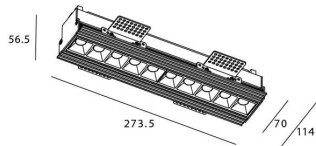

STAR-T Smart

Lavov Downlights from the family Star-T, power 20 W and CRI 90 with an optic 30 degrees made in Die Cast Aluminum finished in black with a real lumen output of 1220lm and an efficiency of 61lm/W WIRELESS DIMMABLE .

Item code	86.DS30.3319.02
Product type	Indoor
Category	Downlights
Family	STAR
Subfamily	STAR-T Smart
Pictograms	

Scheme

Product	
Real power (W)	20
Real luminous flux (Lm)	1220
Luminous efficiency (Lm/W)	61
Beam angle (°)	30
Life time (h)	50000 h L80B10
IP	20
Electrical class insulation	Clas II
Colour	black
Control gear	DALI+wireless Casambi
Flicker Free	Yes
Light source	LED
Type of LED	SMD
Colour temperature (K)	3000
Colour consistency (SDCM)	SDCM<3
CRI	80