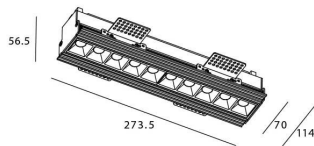

### STAR-T Smart

Lavov Downlights from the family Star-T, power 20 W and CRI 90 with an optic 30 degrees made in Die Cast Aluminum finished in black with a real lumen output of 1220lm and an efficiency of 61lm/W WIRELESS DIMMABLE .

### Scheme

Product	
Real power (W)	20
Real luminous flux (Lm)	1220
Luminous efficiency (Lm/W)	61
Beam angle (°)	30
Life time (h)	50000 h L80B10
IP	20
Electrical class insulation	Clas II
Colour	black
Control gear	DALI+wireless Casambi
Flicker Free	Yes
Light source	LED
Type of LED	SMD
Colour temperature (K)	3000
Colour consistency (SDCM)	SDCM<3
CRI	80