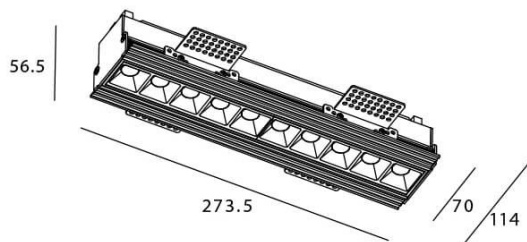

STAR-T Smart

Lavov Downlights from the family Star-T, power 20 W and CRI 90 with an optic 30 degrees made in Die Cast Aluminum finished in black with a real lumen output of 1220lm and an efficiency of 61lm/W WIRELESS DIMMABLE .

Scheme

Item code	86.DS30.3319.02
Product type	Indoor
Category	Downlights
Family	STAR
Subfamily	STAR-T Smart
Pictograms	

Product	
Real power (W)	20
Real luminous flux (Lm)	1220
Luminous efficiency (Lm/W)	61
Beam angle (º)	30
Life time (h)	50000 h L80B10
IP	20
Electrical class insulation	Clas II
Colour	black
Control gear	DALI+wireless Casambi
Flicker Free	Yes
Light source	LED
Type of LED	SMD
Colour temperature (K)	3000
Colour consistency (SDCM)	SDCM<3
CRI	80